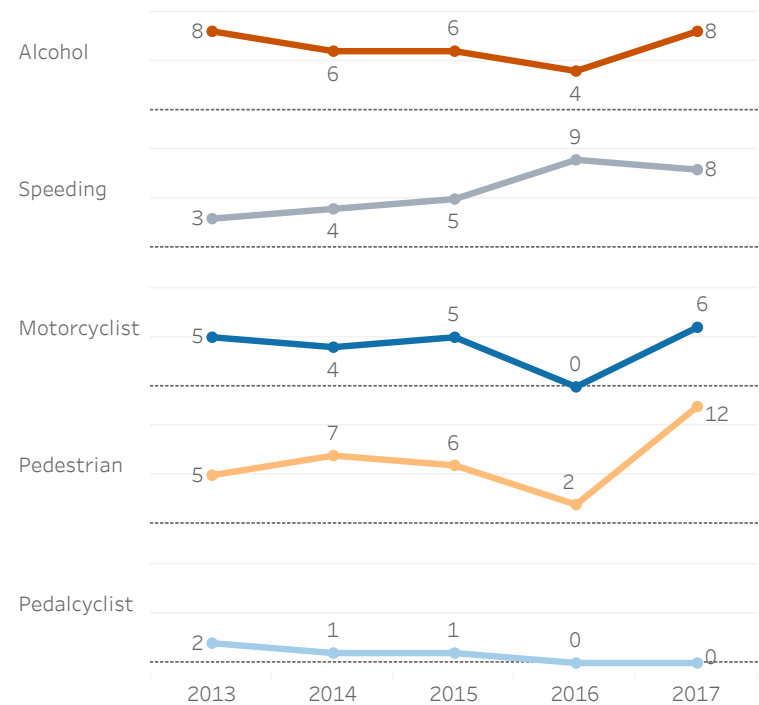

GEORGIA COUNTY FACT SHEETS

Richmond County

Fatal Crashes | 2016-2017

All Traffic Fatalities | 2013-2017

Crashes & Injuries | 2013-2017

	2013	2014	2015	2016	2017
Total Crashes	1,315	8,879	9,541	9,957	10,086
Total Injuries	471	2,836	3,283	3,430	3,803

Traffic Fatalities by Type | 2013-2017

Passenger Vehicle Occupant Fatalities Restraint Use | 2016-2017