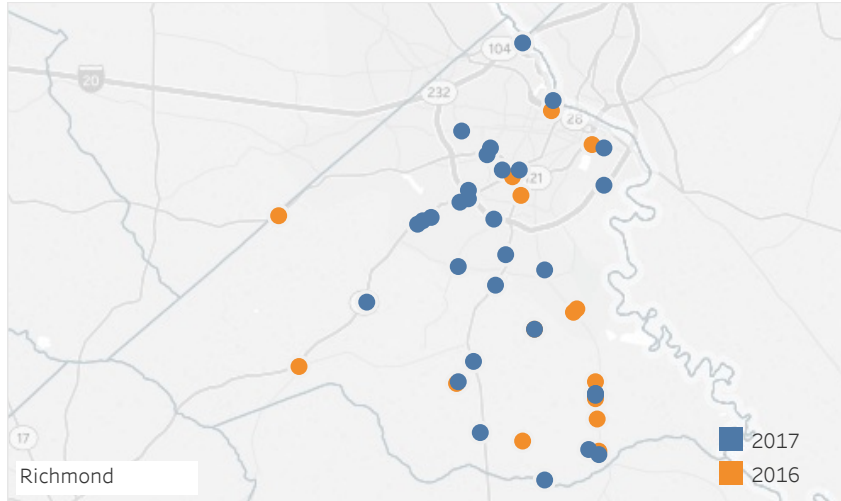

GEORGIA COUNTY FACT SHEETS

Richmond County

Fatal Crashes | 2016-2017

All Traffic Fatalities | 2013-2017

Crashes & Injuries | 2013-2017

	2013	2014	2015	2016	2017
Total Crashes	1,315	8,879	9,541	9,957	10,086
Total Injuries	471	2,836	3,283	3,430	3,803

Traffic Fatalities by Type | 2013-2017

Passenger Vehicle Occupant Fatalities Restraint Use | 2016-2017