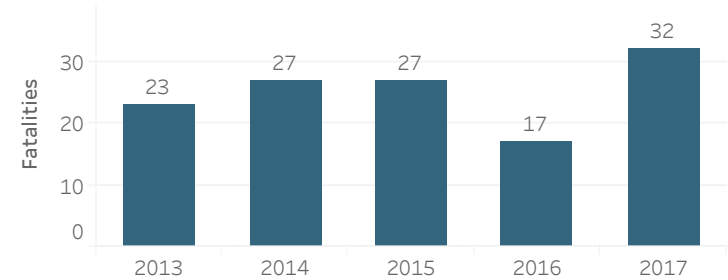

GEORGIA COUNTY FACT SHEETS

Richmond County

Fatal Crashes | 2016-2017

All Traffic Fatalities | 2013-2017

Crashes & Injuries | 2013-2017

	2013	2014	2015	2016	2017
Total Crashes	1,315	8,879	9,541	9,957	10,086
Total Injuries	471	2,836	3,283	3,430	3,803