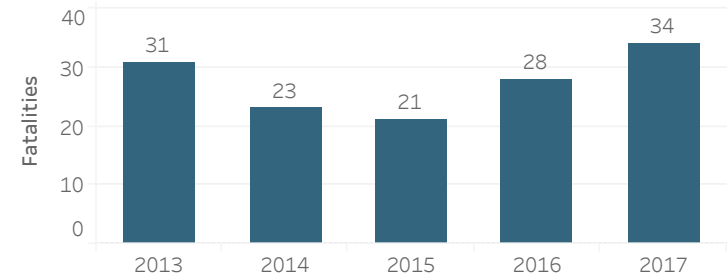

GEORGIA COUNTY FACT SHEETS

Bibb County

Fatal Crashes | 2016-2017

All Traffic Fatalities | 2013-2017

Crashes & Injuries | 2013-2017

	2013	2014	2015	2016	2017
Total Crashes	696	2,547	5,846	7,617	7,857
Total Injuries	204	1,131	2,679	3,614	3,550