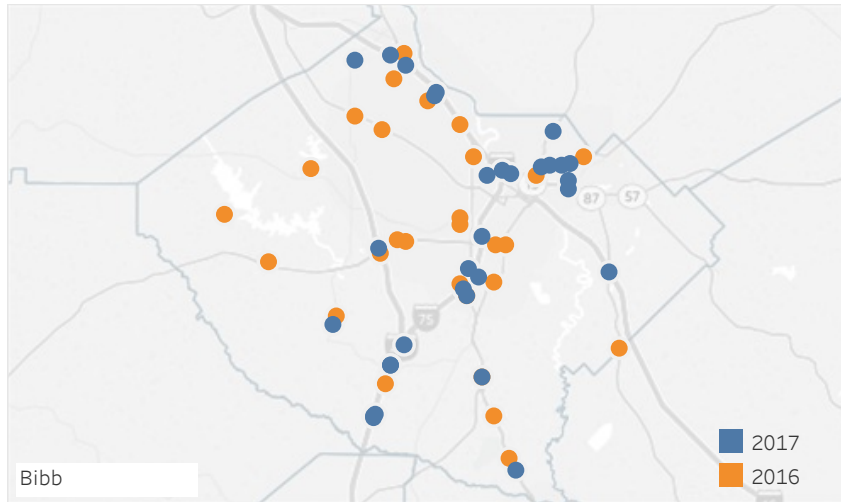

GEORGIA COUNTY FACT SHEETS

Bibb County

Fatal Crashes | 2016-2017

All Traffic Fatalities | 2013-2017

Crashes & Injuries | 2013-2017

	2013	2014	2015	2016	2017
Total Crashes	696	2,547	5,846	7,617	7,857
Total Injuries	204	1,131	2,679	3,614	3,550

Traffic Fatalities by Type | 2013-2017

Passenger Vehicle Occupant Fatalities Restraint Use | 2016-2017