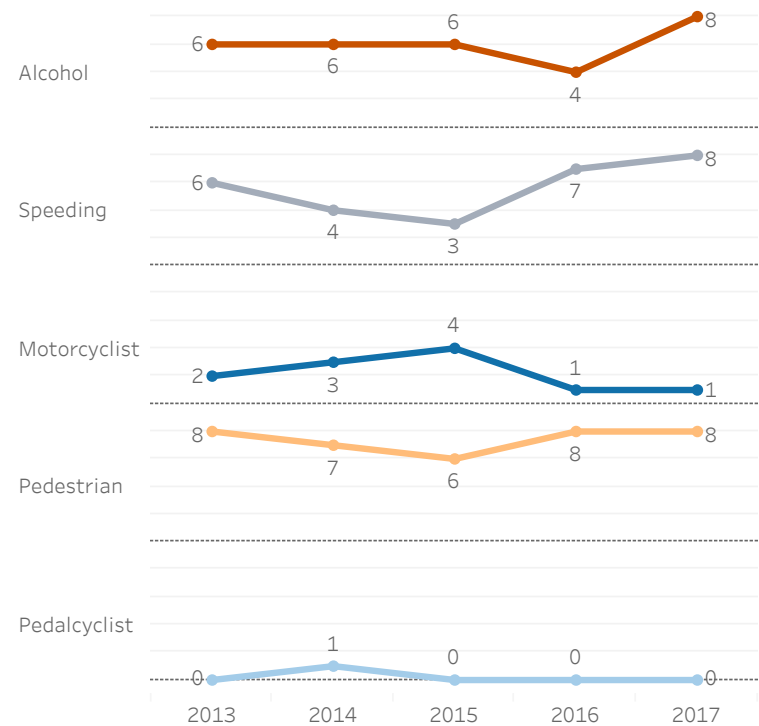

GEORGIA COUNTY FACT SHEETS

Bibb County

Fatal Crashes | 2016-2017

All Traffic Fatalities | 2013-2017

Crashes & Injuries | 2013-2017

	2013	2014	2015	2016	2017
Total Crashes	696	2,547	5,846	7,617	7,857
Total Injuries	204	1,131	2,679	3,614	3,550

Traffic Fatalities by Type | 2013-2017

Passenger Vehicle Occupant Fatalities Restraint Use | 2016-2017