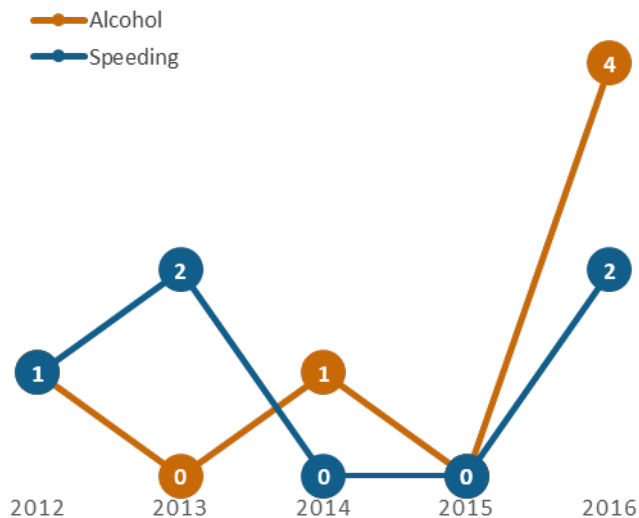

GEORGIA TRAFFIC SAFETY FACTS

White County

Fatal Crashes | Location

Fatalities, Crashes, & Injuries

Fatalities | Running Total by Month

Alcohol & Speed-Related Fatalities

Passenger Fatalities Restraint Use

Motorcyclists Fatalities