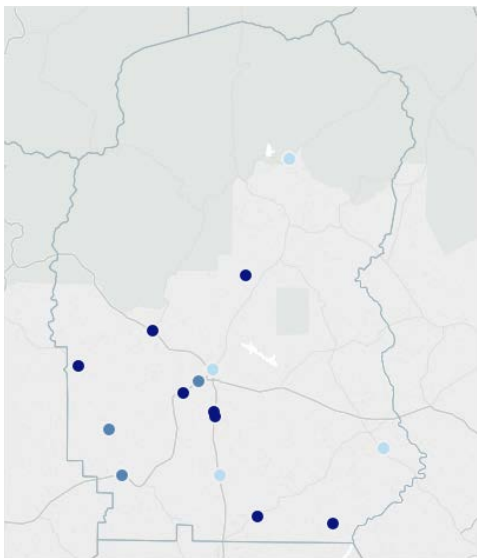

GEORGIA TRAFFIC SAFETY FACTS

White County

Fatal Crashes | Location

Fatalities, Crashes, & Injuries

Fatalities | Running Total by Month

Alcohol & Speed-Related Fatalities

Passenger Fatalities Restraint Use

Motorcyclists Fatalities

Non-Motorist Fatalities