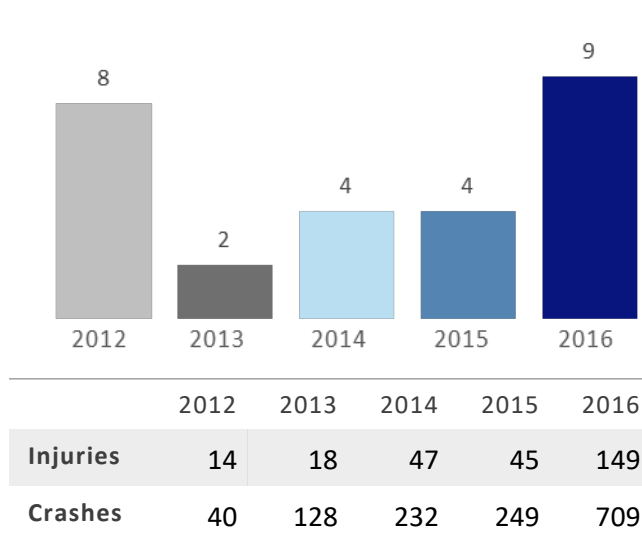

GEORGIA TRAFFIC SAFETY FACTS

White County

Fatal Crashes | Location

Fatalities, Crashes, & Injuries

Fatalities | Running Total by Month

Alcohol & Speed-Related Fatalities

Passenger Fatalities Restraint Use

Motorcyclists Fatalities