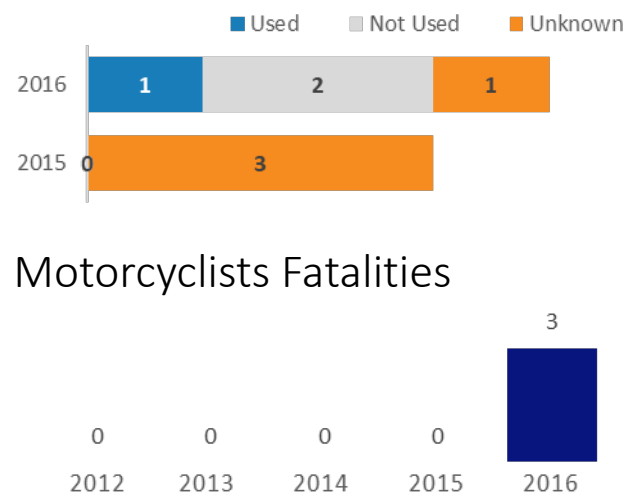

GEORGIA TRAFFIC SAFETY FACTS

White County

Fatal Crashes | Location

Fatalities, Crashes, & Injuries

Fatalities | Running Total by Month

Alcohol & Speed-Related Fatalities

Passenger Fatalities Restraint Use

Motorcyclists Fatalities

Non-Motorist Fatalities