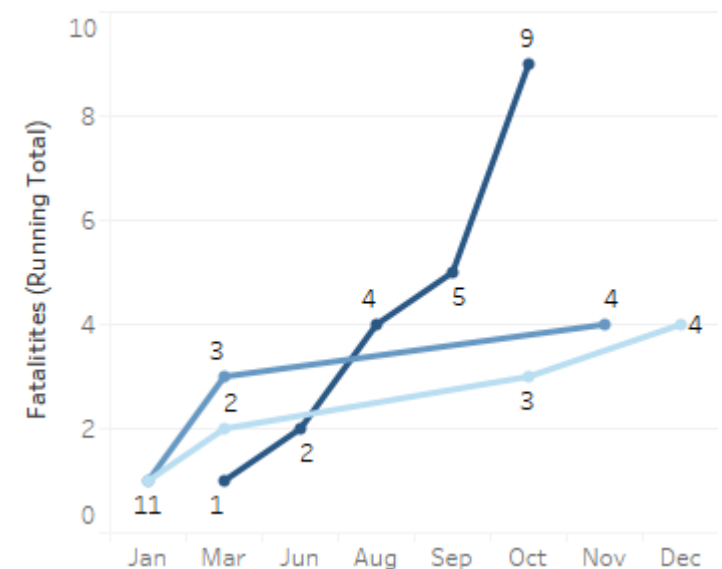

GEORGIA TRAFFIC SAFETY FACTS

White County

Fatal Crashes | Location

Fatalities, Crashes, & Injuries

Fatalities | Running Total by Month

Alcohol & Speed-Related Fatalities

Passenger Fatalities Restraint Use

Motorcyclists Fatalities