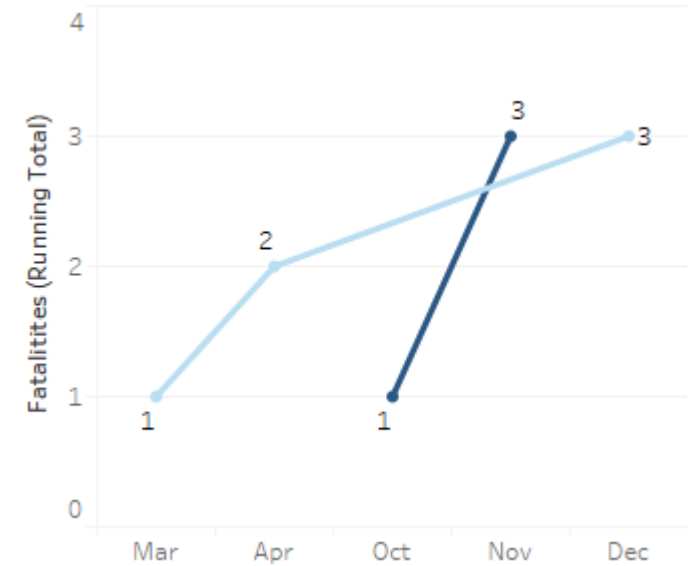

GEORGIA TRAFFIC SAFETY FACTS

Wheeler County

Fatal Crashes | Location

Fatalities, Crashes, & Injuries

Fatalities | Running Total by Month

Alcohol & Speed-Related Fatalities

Passenger Fatalities Restraint Use