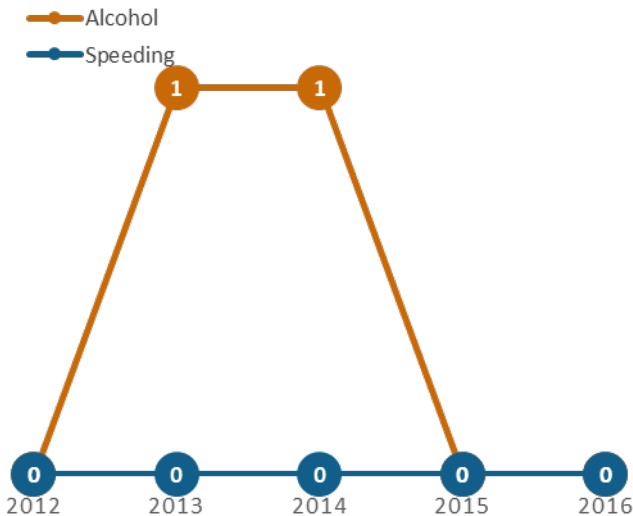

GEORGIA TRAFFIC SAFETY FACTS

Webster County

Fatal Crashes | Location

Fatalities, Crashes, & Injuries

Fatalities | Running Total by Month

Alcohol & Speed-Related Fatalities

Passenger Fatalities Restraint Use