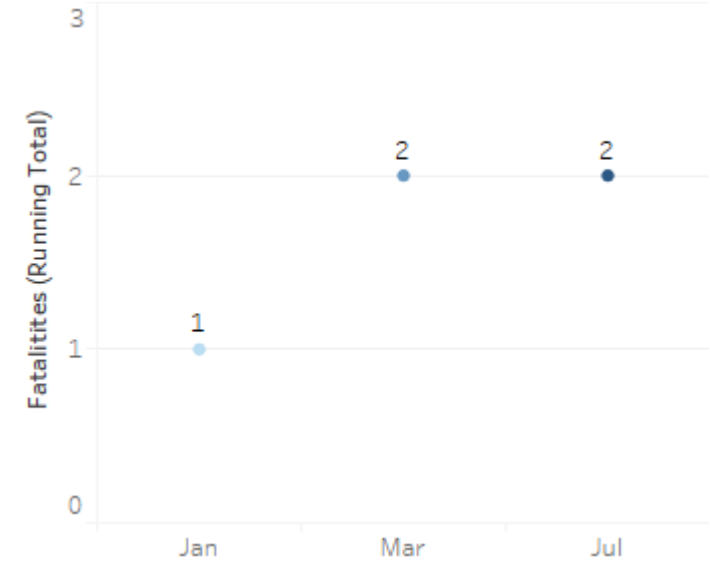

GEORGIA TRAFFIC SAFETY FACTS

Webster County

Fatal Crashes | Location

Fatalities, Crashes, & Injuries

Fatalities | Running Total by Month

Alcohol & Speed-Related Fatalities

Passenger Fatalities Restraint Use