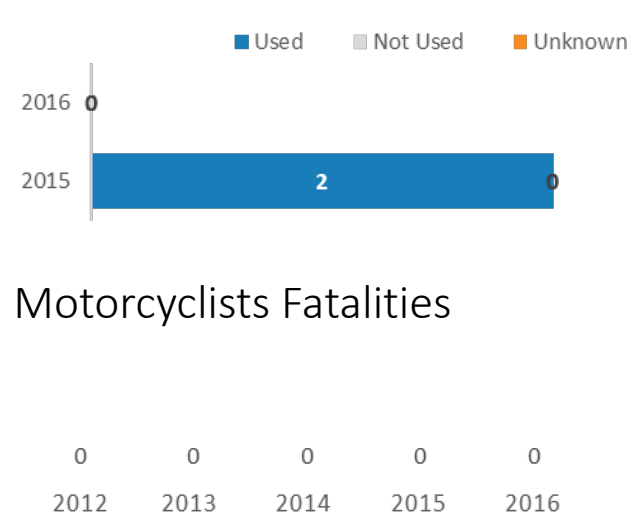

GEORGIA TRAFFIC SAFETY FACTS

Webster County

Fatal Crashes | Location

Fatalities, Crashes, & Injuries

Fatalities | Running Total by Month

Alcohol & Speed-Related Fatalities

Passenger Fatalities Restraint Use

Motorcyclists Fatalities

Non-Motorist Fatalities