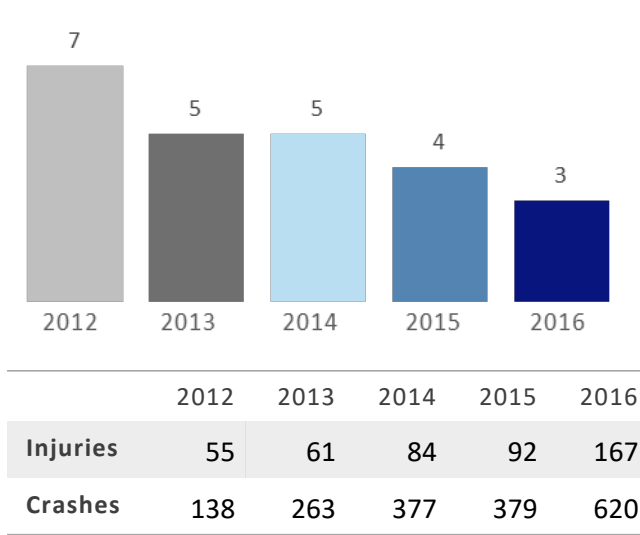

GEORGIA TRAFFIC SAFETY FACTS

Wayne County

Fatal Crashes | Location

Fatalities, Crashes, & Injuries

Fatalities | Running Total by Month

Alcohol & Speed-Related Fatalities

Passenger Fatalities Restraint Use

Motorcyclists Fatalities