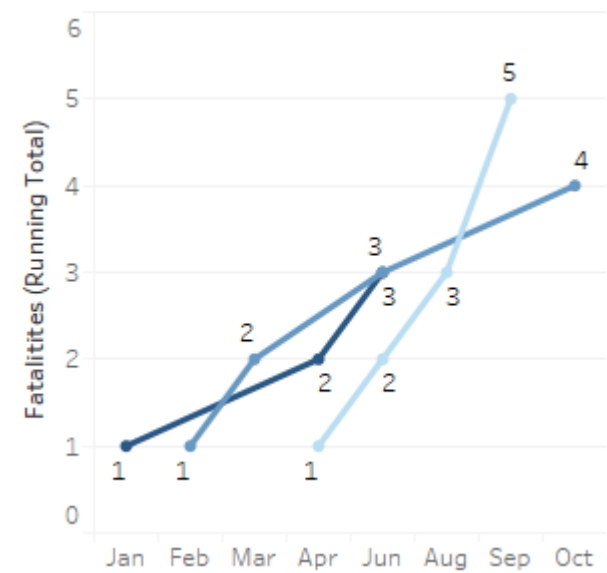

GEORGIA TRAFFIC SAFETY FACTS

Wayne County

Fatal Crashes | Location

Fatalities, Crashes, & Injuries

Fatalities | Running Total by Month

Alcohol & Speed-Related Fatalities

Passenger Fatalities Restraint Use

Motorcyclists Fatalities