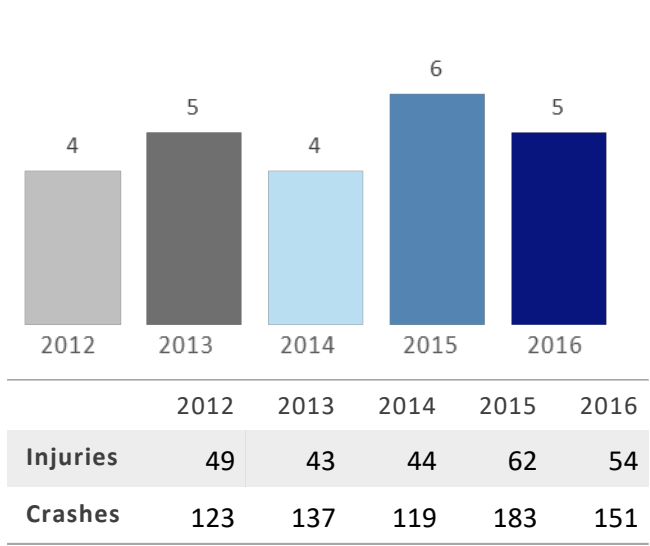

# GEORGIA TRAFFIC SAFETY FACTS

## Warren County

Fatal Crashes | Location

Fatalities, Crashes, & Injuries

Fatalities | Running Total by Month

Alcohol & Speed-Related Fatalities

Passenger Fatalities Restraint Use

Non-Motorist Fatalities

Motorcyclists Fatalities