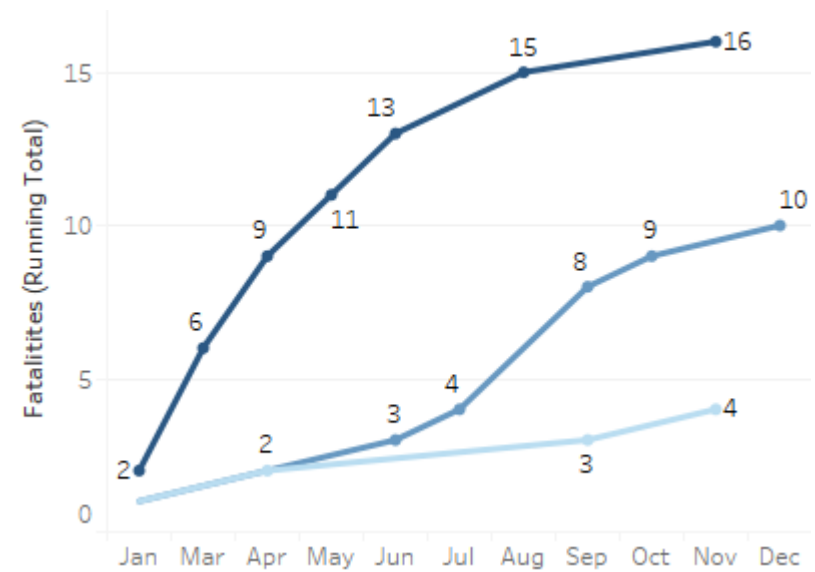

GEORGIA TRAFFIC SAFETY FACTS

Walton County

Fatal Crashes | Location

Fatalities, Crashes, & Injuries

Fatalities | Running Total by Month

Alcohol & Speed-Related Fatalities

Passenger Fatalities Restraint Use

Motorcyclists Fatalities