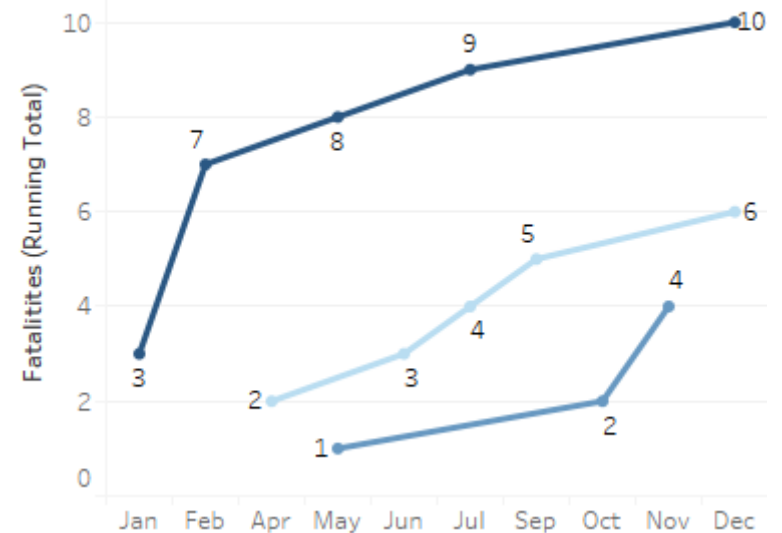

GEORGIA TRAFFIC SAFETY FACTS

Thomas County

Fatal Crashes | Location

Fatalities, Crashes, & Injuries

Fatalities | Running Total by Month

Alcohol & Speed-Related Fatalities

Passenger Fatalities Restraint Use

Motorcyclists Fatalities