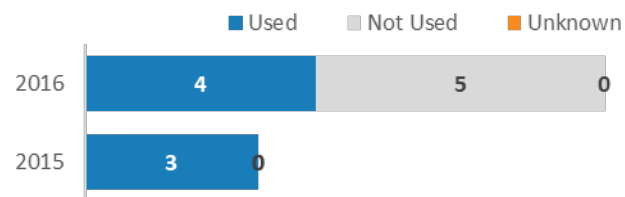

GEORGIA TRAFFIC SAFETY FACTS

Thomas County

Fatal Crashes | Location

Fatalities, Crashes, & Injuries

Fatalities | Running Total by Month

Alcohol & Speed-Related Fatalities

Passenger Fatalities Restraint Use

Motorcyclists Fatalities