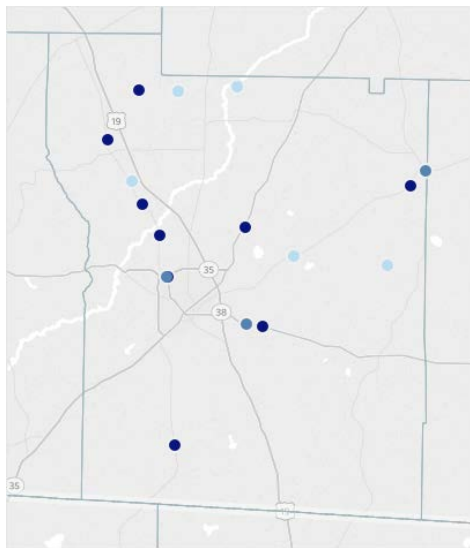

GEORGIA TRAFFIC SAFETY FACTS

Thomas County

Fatal Crashes | Location

Fatalities, Crashes, & Injuries

Fatalities | Running Total by Month

Alcohol & Speed-Related Fatalities

Passenger Fatalities Restraint Use

Motorcyclists Fatalities