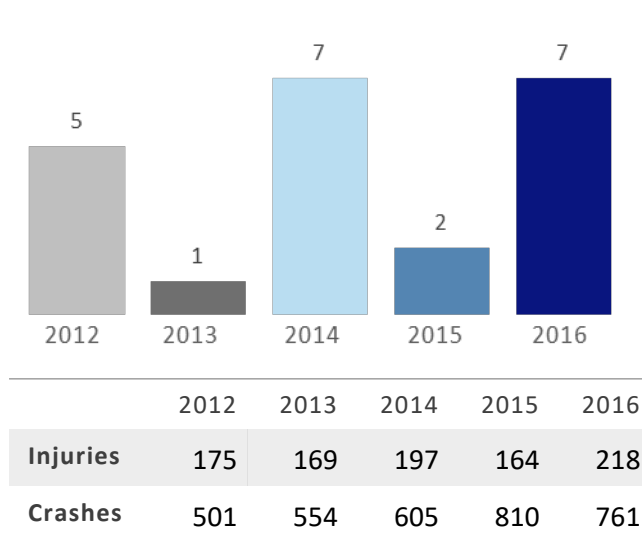

# GEORGIA TRAFFIC SAFETY FACTS

## Sumter County

Fatal Crashes | Location

Fatalities, Crashes, & Injuries

Fatalities | Running Total by Month

Alcohol & Speed-Related Fatalities

Passenger Fatalities Restraint Use

Motorcyclists Fatalities

Non-Motorist Fatalities