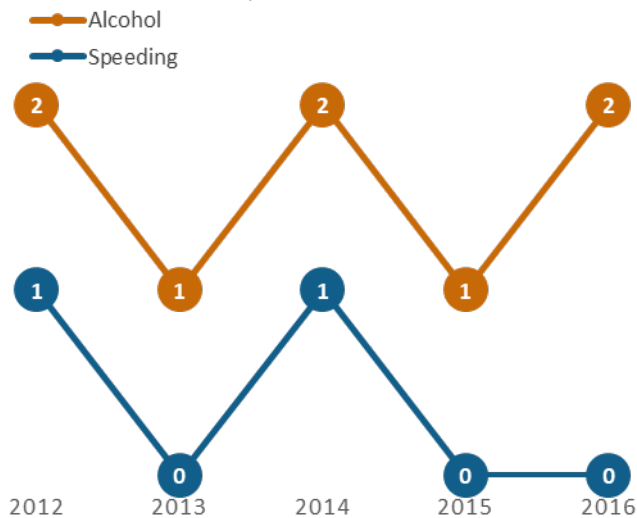

# GEORGIA TRAFFIC SAFETY FACTS

## Sumter County

Fatal Crashes | Location

Fatalities, Crashes, & Injuries

Fatalities | Running Total by Month

Alcohol & Speed-Related Fatalities

Passenger Fatalities Restraint Use

Motorcyclists Fatalities

Non-Motorist Fatalities