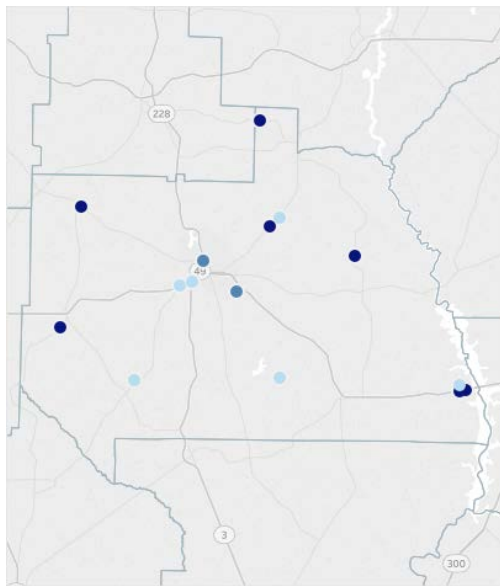

# GEORGIA TRAFFIC SAFETY FACTS

## Sumter County

Fatal Crashes | Location

Fatalities, Crashes, & Injuries

Fatalities | Running Total by Month

Alcohol & Speed-Related Fatalities

Passenger Fatalities Restraint Use

Motorcyclists Fatalities

Non-Motorist Fatalities