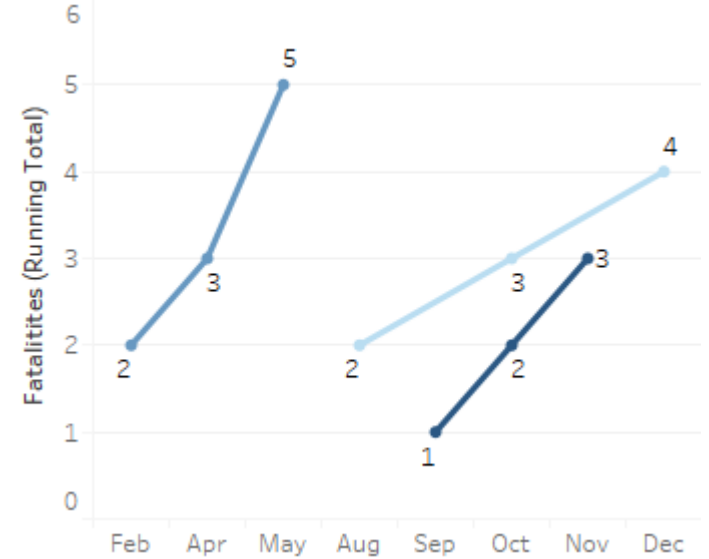

GEORGIA TRAFFIC SAFETY FACTS

Stephens County

Fatal Crashes | Location

Fatalities, Crashes, & Injuries

Fatalities | Running Total by Month

Alcohol & Speed-Related Fatalities

Passenger Fatalities Restraint Use