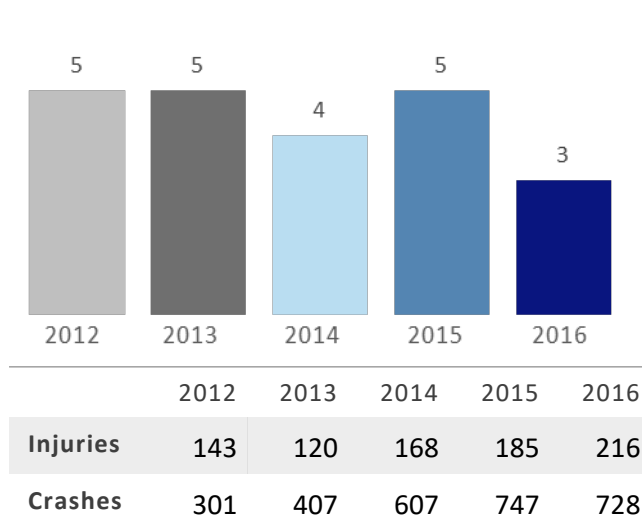

GEORGIA TRAFFIC SAFETY FACTS

Stephens County

Fatal Crashes | Location

Fatalities, Crashes, & Injuries

Fatalities | Running Total by Month

Alcohol & Speed-Related Fatalities

Passenger Fatalities Restraint Use