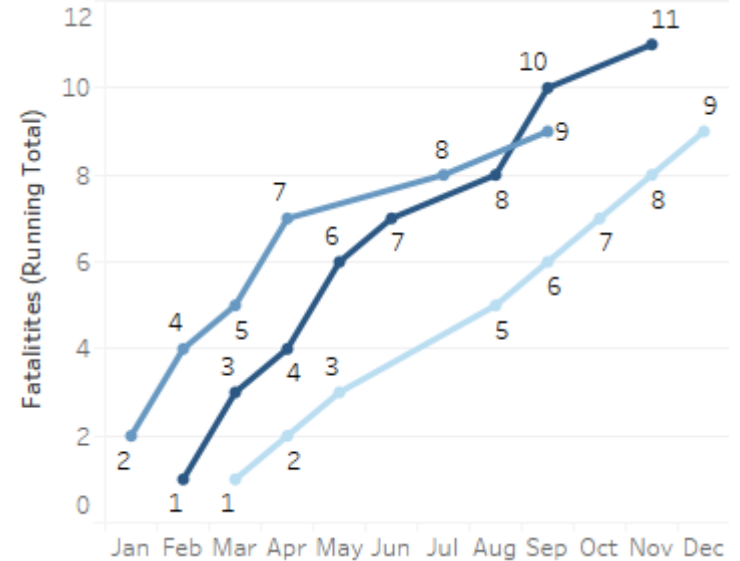

GEORGIA TRAFFIC SAFETY FACTS

Spalding County

Fatal Crashes | Location

Fatalities, Crashes, & Injuries

Fatalities | Running Total by Month

Alcohol & Speed-Related Fatalities

Passenger Fatalities Restraint Use

Non-Motorist Fatalities

Motorcyclists Fatalities