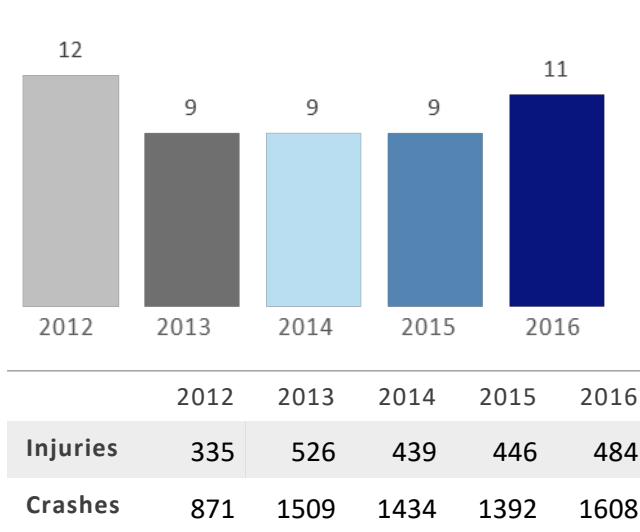

GEORGIA TRAFFIC SAFETY FACTS

Spalding County

Fatal Crashes | Location

Fatalities, Crashes, & Injuries

Fatalities | Running Total by Month

Alcohol & Speed-Related Fatalities

Passenger Fatalities Restraint Use