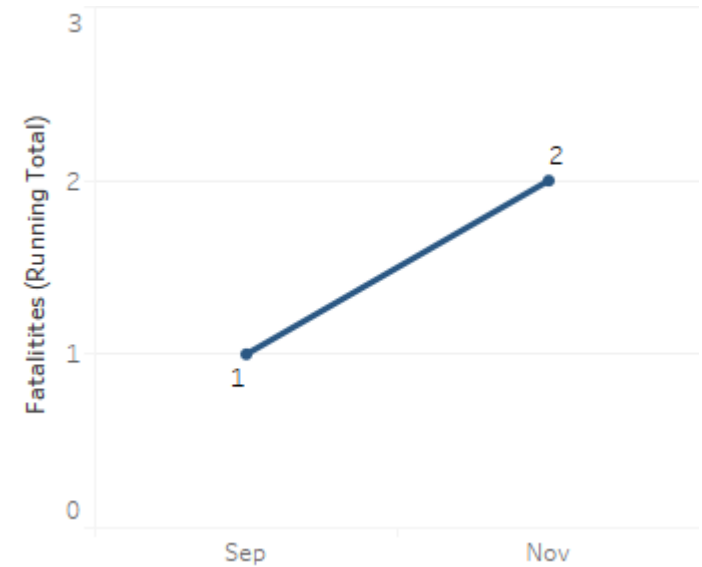

GEORGIA TRAFFIC SAFETY FACTS

Schley County

Fatal Crashes | Location

Fatalities, Crashes, & Injuries

Fatalities | Running Total by Month

Alcohol & Speed-Related Fatalities

Passenger Fatalities Restraint Use

Non-Motorist Fatalities