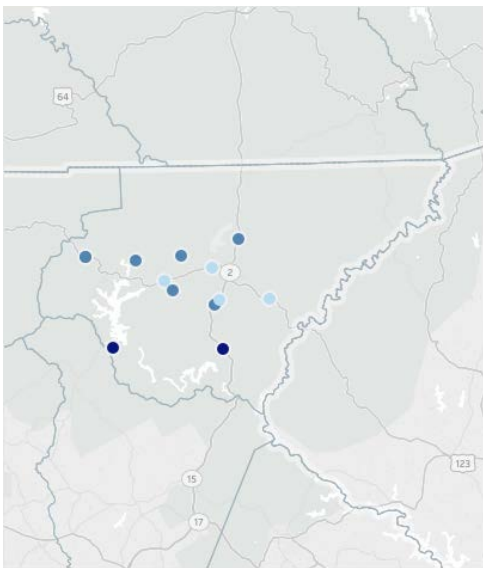

# GEORGIA TRAFFIC SAFETY FACTS

## Rabun County

Fatal Crashes | Location

Fatalities, Crashes, & Injuries

Fatalities | Running Total by Month

Alcohol & Speed-Related Fatalities

Passenger Fatalities Restraint Use

Non-Motorist Fatalities

Motorcyclists Fatalities