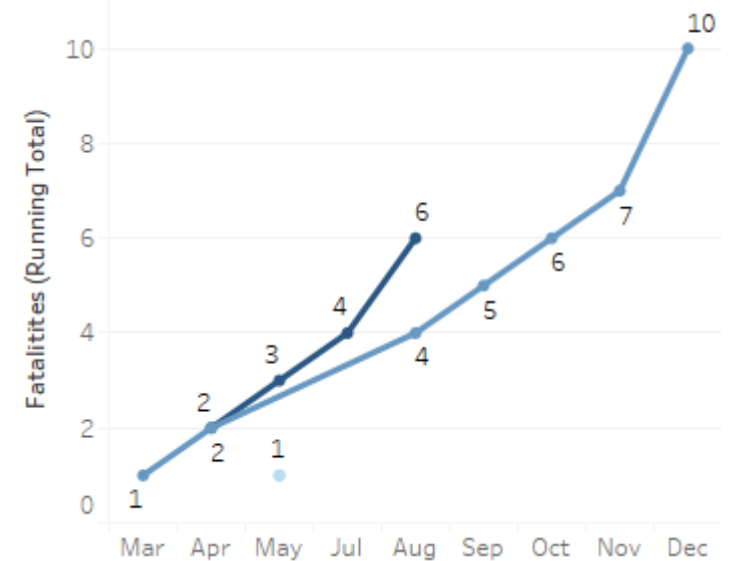

GEORGIA TRAFFIC SAFETY FACTS

Peach County

Fatal Crashes | Location

Fatalities, Crashes, & Injuries

Fatalities | Running Total by Month

Alcohol & Speed-Related Fatalities

Passenger Fatalities Restraint Use

Motorcyclists Fatalities