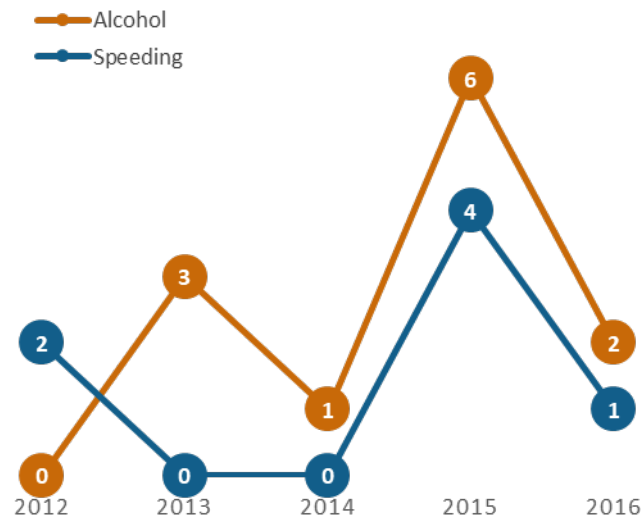

GEORGIA TRAFFIC SAFETY FACTS

Peach County

Fatal Crashes | Location

Fatalities, Crashes, & Injuries

Fatalities | Running Total by Month

Alcohol & Speed-Related Fatalities

Passenger Fatalities Restraint Use

Motorcyclists Fatalities