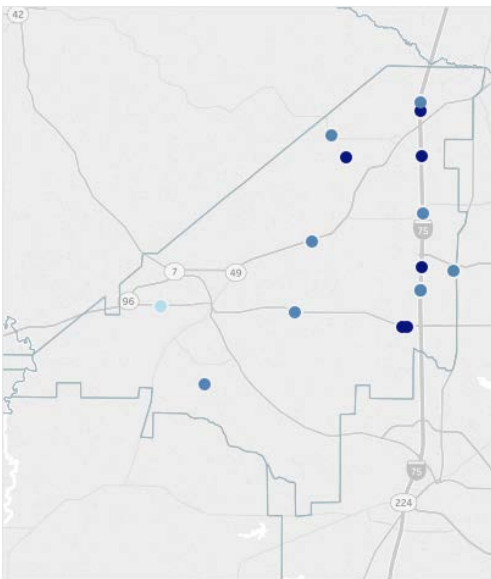

GEORGIA TRAFFIC SAFETY FACTS

Peach County

Fatal Crashes | Location

Fatalities, Crashes, & Injuries

Fatalities | Running Total by Month

Alcohol & Speed-Related Fatalities

Passenger Fatalities Restraint Use

Motorcyclists Fatalities