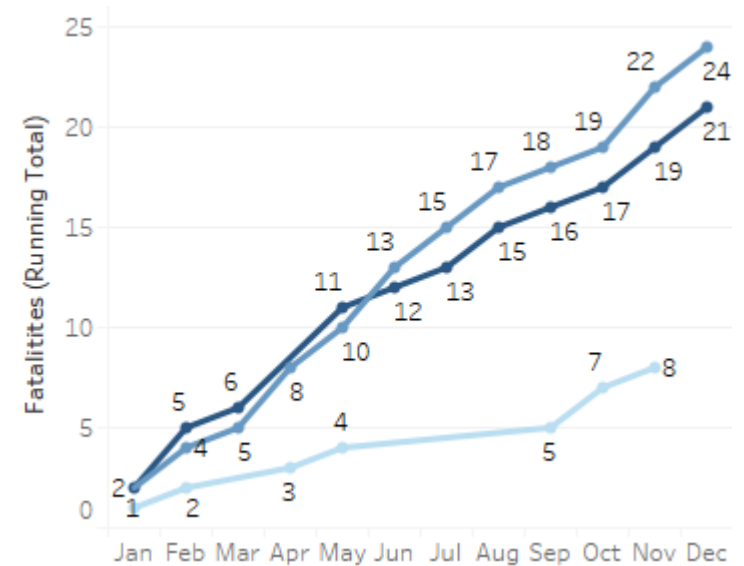

GEORGIA TRAFFIC SAFETY FACTS

Paulding County

Fatal Crashes | Location

Fatalities, Crashes, & Injuries

Fatalities | Running Total by Month

Alcohol & Speed-Related Fatalities

Passenger Fatalities Restraint Use

Motorcyclists Fatalities

Non-Motorist Fatalities