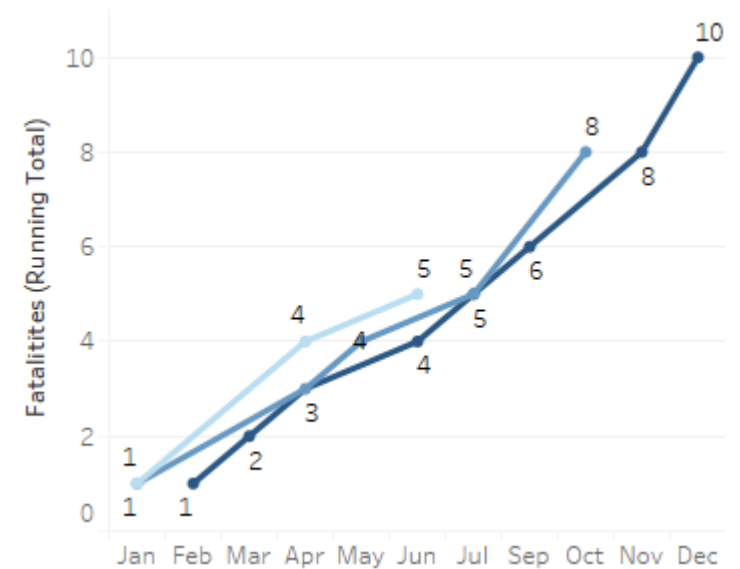

GEORGIA TRAFFIC SAFETY FACTS

Morgan County

Fatal Crashes | Location

Fatalities, Crashes, & Injuries

Fatalities | Running Total by Month

Alcohol & Speed-Related Fatalities

Passenger Fatalities Restraint Use

Motorcyclists Fatalities