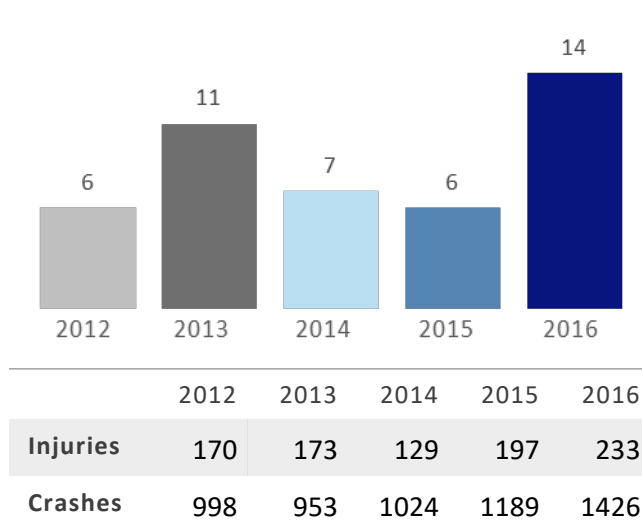

GEORGIA TRAFFIC SAFETY FACTS

Monroe County

Fatal Crashes | Location

Fatalities, Crashes, & Injuries

Fatalities | Running Total by Month

Alcohol & Speed-Related Fatalities

Passenger Fatalities Restraint Use

Non-Motorist Fatalities

Motorcyclists Fatalities