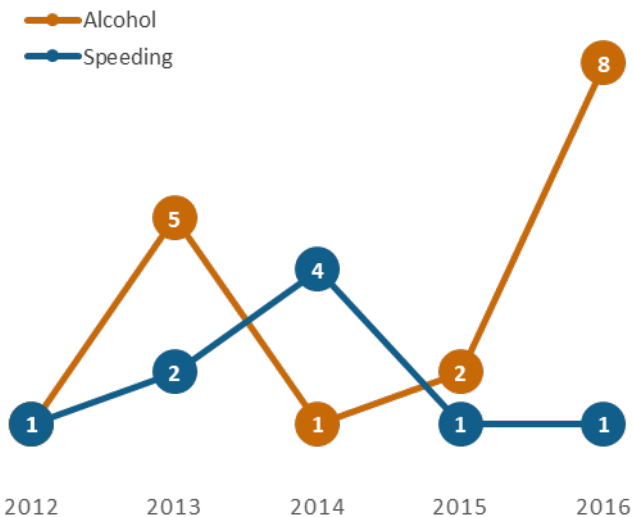

GEORGIA TRAFFIC SAFETY FACTS

Monroe County

Fatal Crashes | Location

Fatalities, Crashes, & Injuries

Fatalities | Running Total by Month

Alcohol & Speed-Related Fatalities

Passenger Fatalities Restraint Use

Non-Motorist Fatalities

Motorcyclists Fatalities