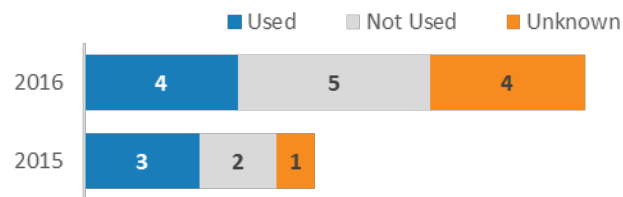

GEORGIA TRAFFIC SAFETY FACTS

Monroe County

Fatal Crashes | Location

Fatalities, Crashes, & Injuries

Fatalities | Running Total by Month

Alcohol & Speed-Related Fatalities

Passenger Fatalities Restraint Use

Non-Motorist Fatalities