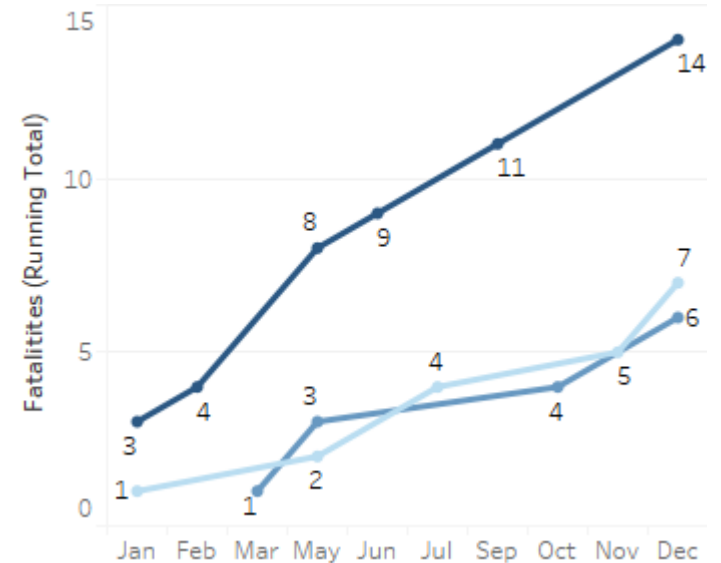

GEORGIA TRAFFIC SAFETY FACTS

Monroe County

Fatal Crashes | Location

Fatalities, Crashes, & Injuries

Fatalities | Running Total by Month

Alcohol & Speed-Related Fatalities

Passenger Fatalities Restraint Use

Non-Motorist Fatalities

Motorcyclists Fatalities