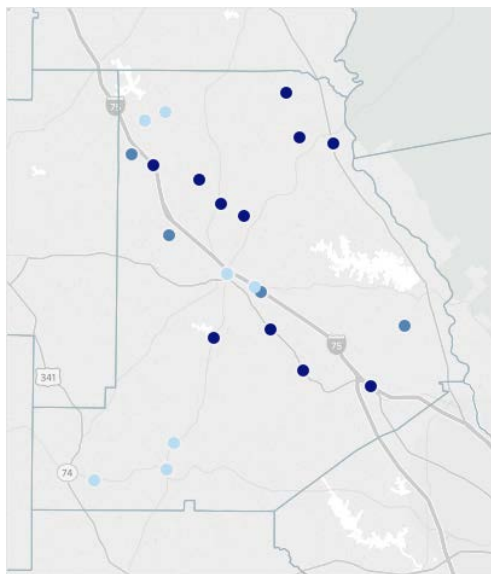

GEORGIA TRAFFIC SAFETY FACTS

Monroe County

Fatal Crashes | Location

Fatalities, Crashes, & Injuries

Fatalities | Running Total by Month

Alcohol & Speed-Related Fatalities

Passenger Fatalities Restraint Use

Non-Motorist Fatalities

Motorcyclists Fatalities