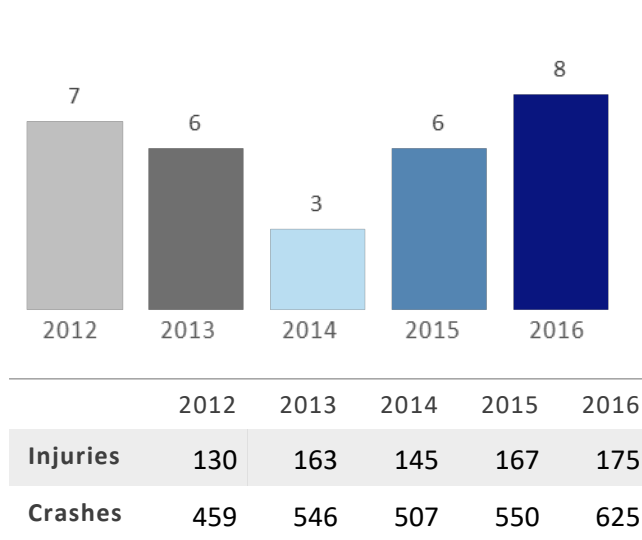

GEORGIA TRAFFIC SAFETY FACTS

Meriwether County

Fatal Crashes | Location

Fatalities, Crashes, & Injuries

Fatalities | Running Total by Month

Alcohol & Speed-Related Fatalities

Passenger Fatalities Restraint Use