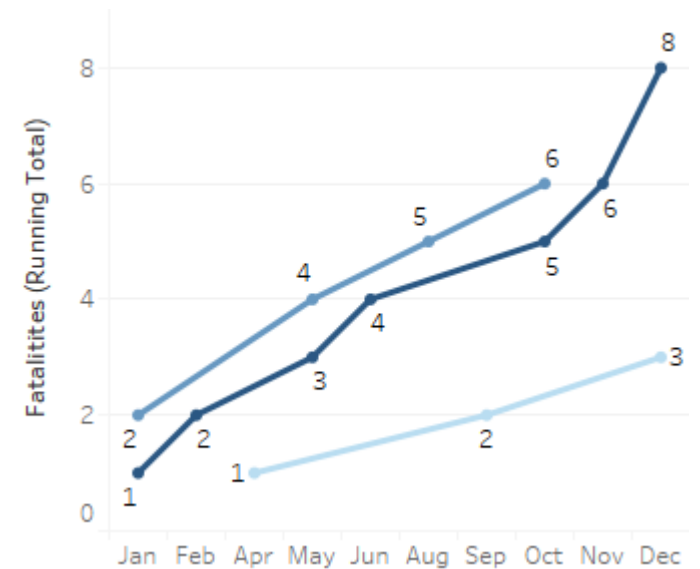

GEORGIA TRAFFIC SAFETY FACTS

Meriwether County

Fatal Crashes | Location

Fatalities, Crashes, & Injuries

Fatalities | Running Total by Month

Alcohol & Speed-Related Fatalities

Passenger Fatalities Restraint Use