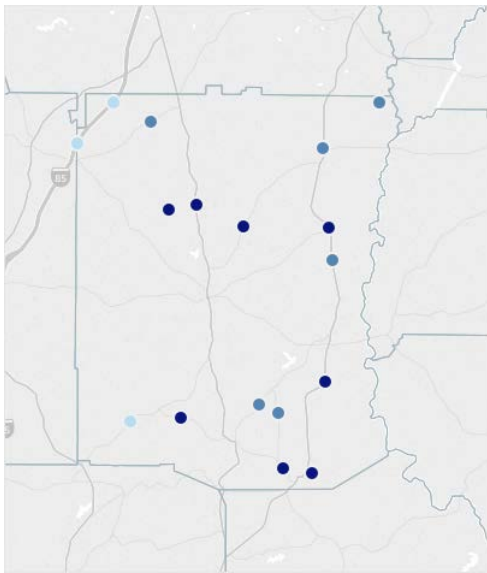

GEORGIA TRAFFIC SAFETY FACTS

Meriwether County

Fatal Crashes | Location

Fatalities, Crashes, & Injuries

Fatalities | Running Total by Month

Alcohol & Speed-Related Fatalities

Passenger Fatalities Restraint Use

Non-Motorist Fatalities

Motorcyclists Fatalities