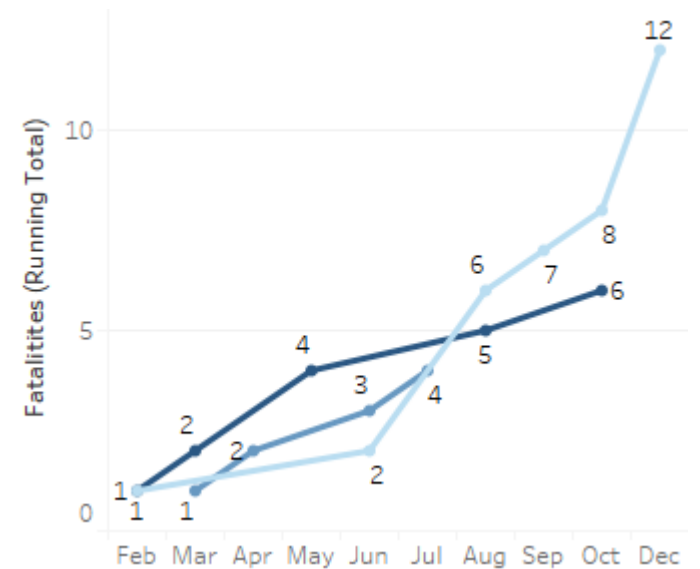

GEORGIA TRAFFIC SAFETY FACTS

McDuffie County

Fatal Crashes | Location

Fatalities, Crashes, & Injuries

Fatalities | Running Total by Month

Alcohol & Speed-Related Fatalities

Passenger Fatalities Restraint Use

Motorcyclists Fatalities

Non-Motorist Fatalities