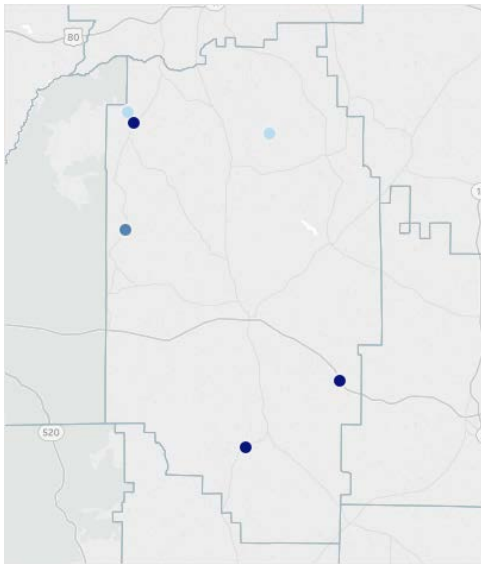

GEORGIA TRAFFIC SAFETY FACTS

Marion County

Fatal Crashes | Location

Fatalities, Crashes, & Injuries

Fatalities | Running Total by Month

Alcohol & Speed-Related Fatalities

Passenger Fatalities Restraint Use

Non-Motorist Fatalities

Motorcyclists Fatalities