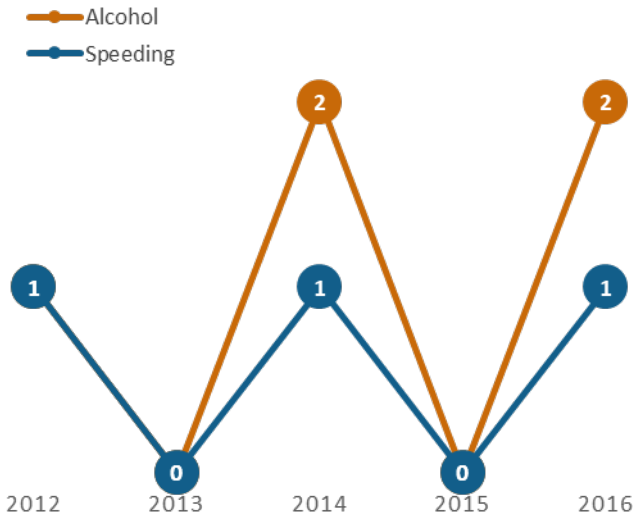

GEORGIA TRAFFIC SAFETY FACTS

Marion County

Fatal Crashes | Location

Fatalities, Crashes, & Injuries

Fatalities | Running Total by Month

Alcohol & Speed-Related Fatalities

Passenger Fatalities Restraint Use

Non-Motorist Fatalities

Motorcyclists Fatalities