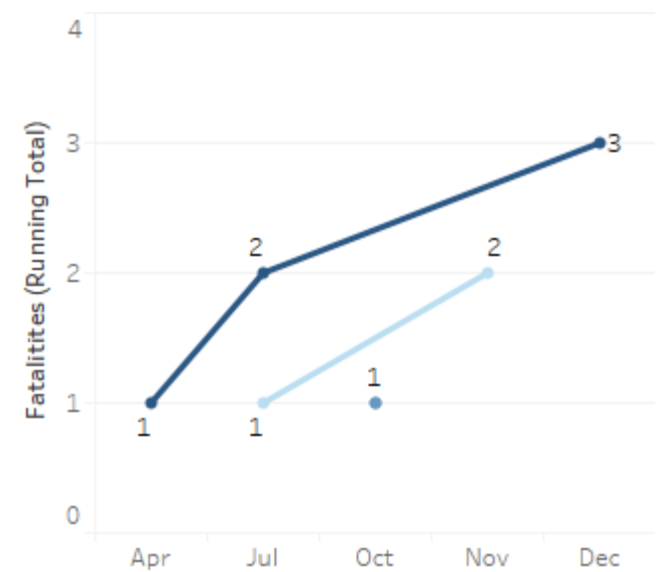

GEORGIA TRAFFIC SAFETY FACTS

Marion County

Fatal Crashes | Location

Fatalities, Crashes, & Injuries

Fatalities | Running Total by Month

Alcohol & Speed-Related Fatalities

Passenger Fatalities Restraint Use

Non-Motorist Fatalities

Motorcyclists Fatalities