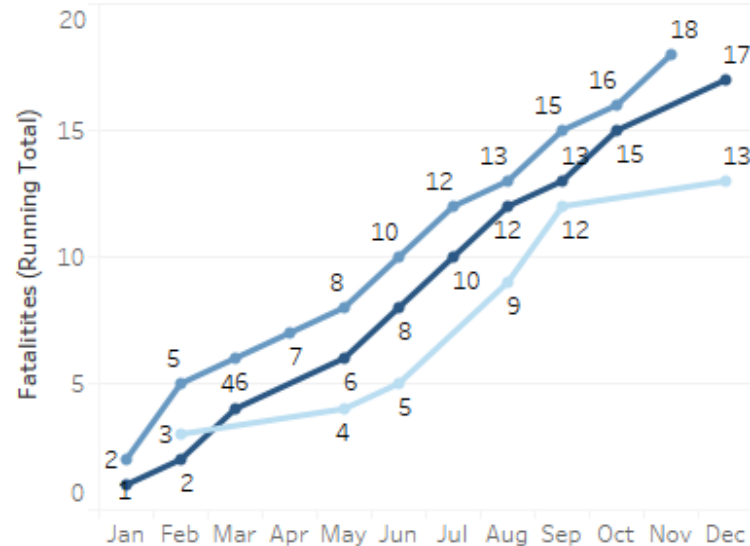

GEORGIA TRAFFIC SAFETY FACTS

Lowndes County

Fatal Crashes | Location

Fatalities, Crashes, & Injuries

Fatalities | Running Total by Month

Alcohol & Speed-Related Fatalities

Passenger Fatalities Restraint Use

Non-Motorist Fatalities

Motorcyclists Fatalities