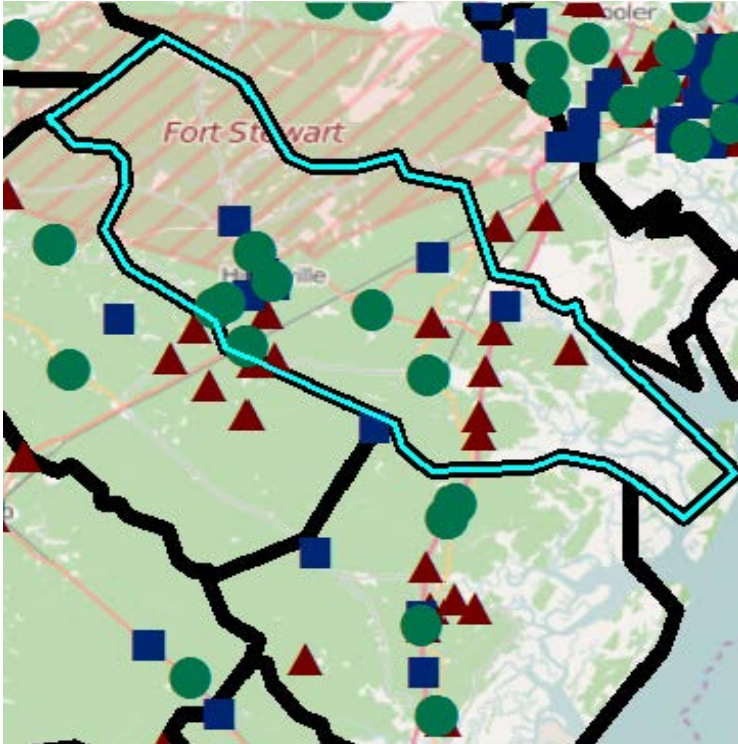

Georgia Traffic Safety Facts Liberty County

2012 – 2014 Fatal Crashes

County Trends 2010 - 2014

	2010	2011	2012	2013	2014
Fatalities	16	6	9	6	7
Injuries	604	617	563	478	621
Crashes	1276	1435	1299	1153	1320

The map shows the location of fatal crashes from 2012-2014. Only 1,073 out of 1,080 fatal crashes that occurred in 2014 have recorded latitude/longitude coordinates in the state of Georgia. Please note that there can be more than one fatality per fatal crash.