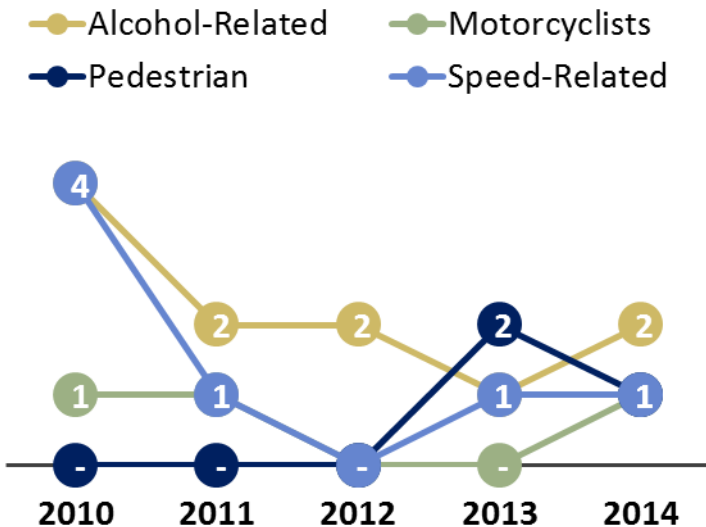

Fatality Types