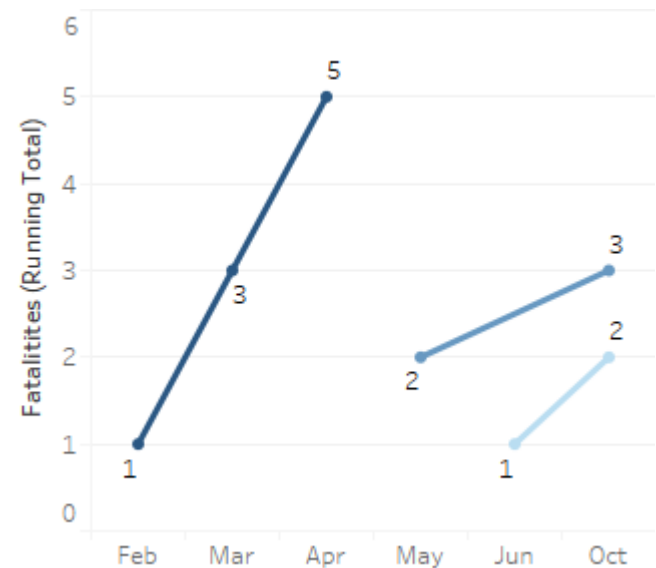

GEORGIA TRAFFIC SAFETY FACTS

Jasper County

Fatal Crashes | Location

Fatalities, Crashes, & Injuries

Fatalities | Running Total by Month

Alcohol & Speed-Related Fatalities

Passenger Fatalities Restraint Use

Motorcyclists Fatalities