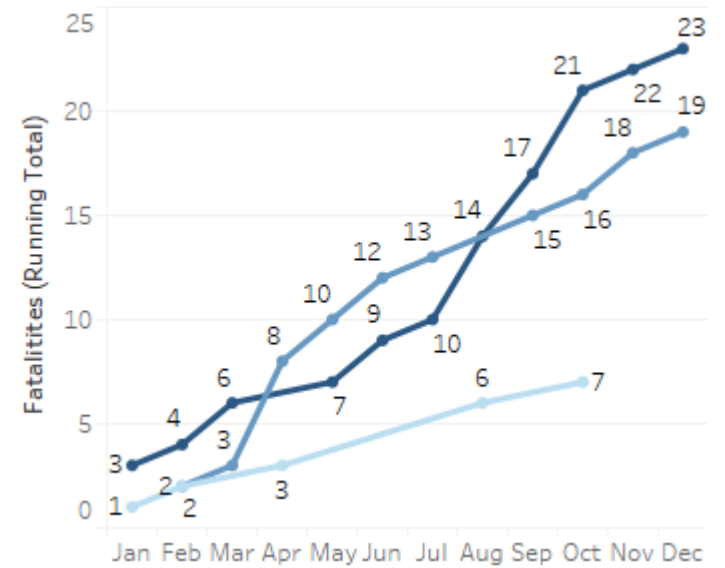

GEORGIA TRAFFIC SAFETY FACTS

Jackson County

Fatal Crashes | Location

Fatalities, Crashes, & Injuries

Fatalities | Running Total by Month

Alcohol & Speed-Related Fatalities

Passenger Fatalities Restraint Use

Motorcyclists Fatalities

Non-Motorist Fatalities