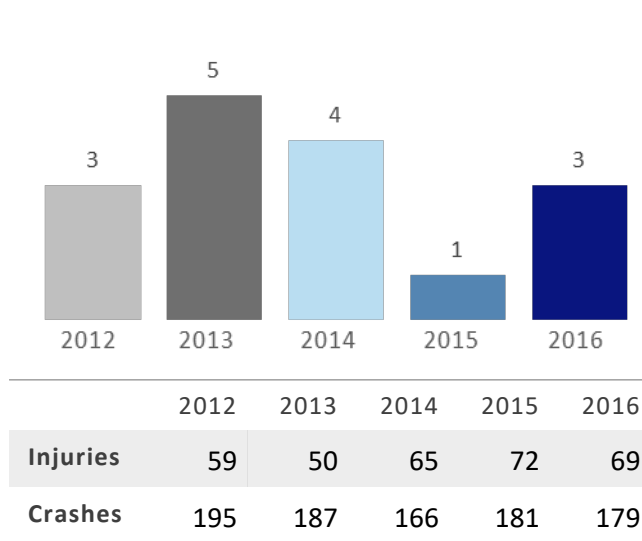

# GEORGIA TRAFFIC SAFETY FACTS

## Irwin County

Fatal Crashes | Location

Fatalities, Crashes, & Injuries

Fatalities | Running Total by Month

Alcohol & Speed-Related Fatalities

Passenger Fatalities Restraint Use

Non-Motorist Fatalities

Motorcyclists Fatalities