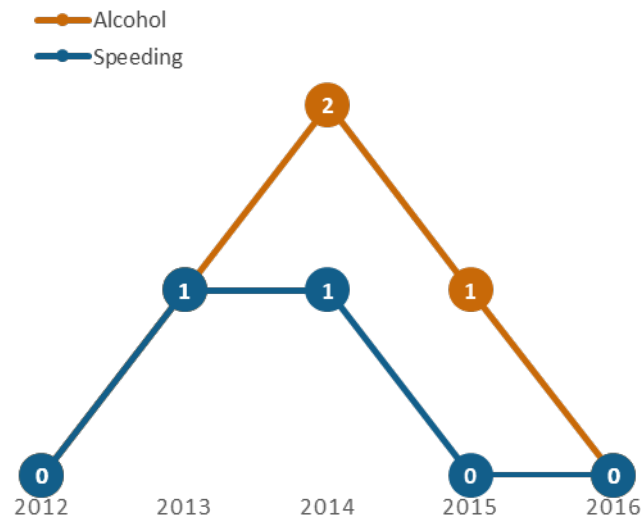

# GEORGIA TRAFFIC SAFETY FACTS

## Irwin County

Fatal Crashes | Location

Fatalities, Crashes, & Injuries

Fatalities | Running Total by Month

Alcohol & Speed-Related Fatalities

Passenger Fatalities Restraint Use

Non-Motorist Fatalities

Motorcyclists Fatalities