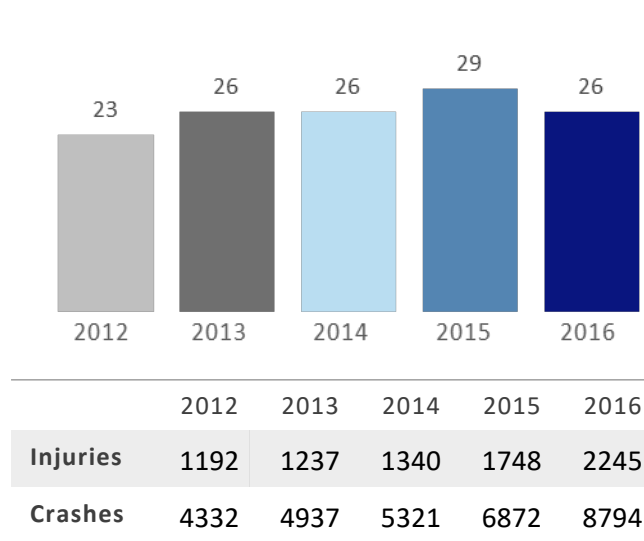

# GEORGIA TRAFFIC SAFETY FACTS

## Henry County

Fatal Crashes | Location

Fatalities, Crashes, & Injuries

Fatalities | Running Total by Month

Alcohol & Speed-Related Fatalities

Passenger Fatalities Restraint Use

Motorcyclists Fatalities

Non-Motorist Fatalities