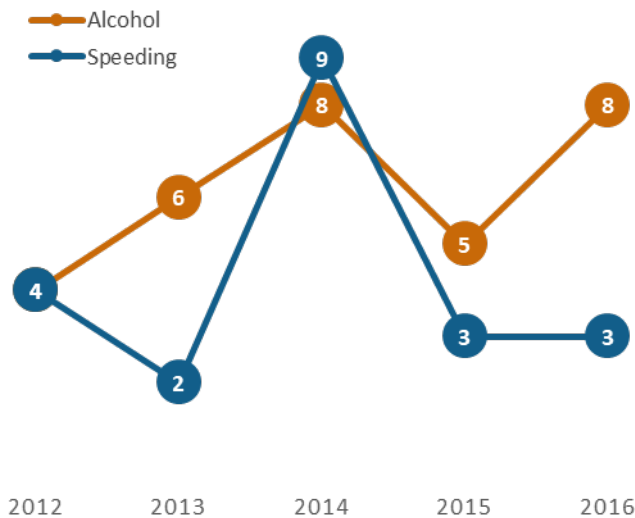

# GEORGIA TRAFFIC SAFETY FACTS

## Henry County

Fatal Crashes | Location

Fatalities, Crashes, & Injuries

Fatalities | Running Total by Month

Alcohol & Speed-Related Fatalities

Passenger Fatalities Restraint Use

Motorcyclists Fatalities

Non-Motorist Fatalities