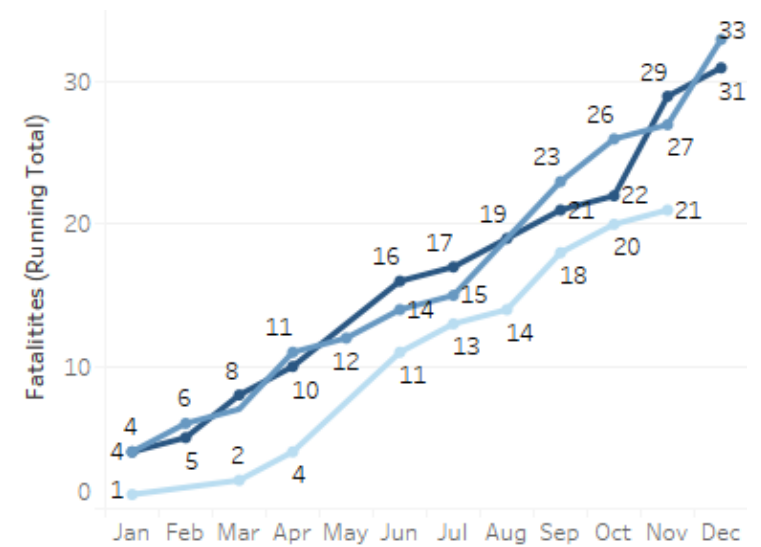

GEORGIA TRAFFIC SAFETY FACTS

Hall County

Fatal Crashes | Location

Fatalities, Crashes, & Injuries

Fatalities | Running Total by Month

Alcohol & Speed-Related Fatalities

Passenger Fatalities Restraint Use

Motorcyclists Fatalities