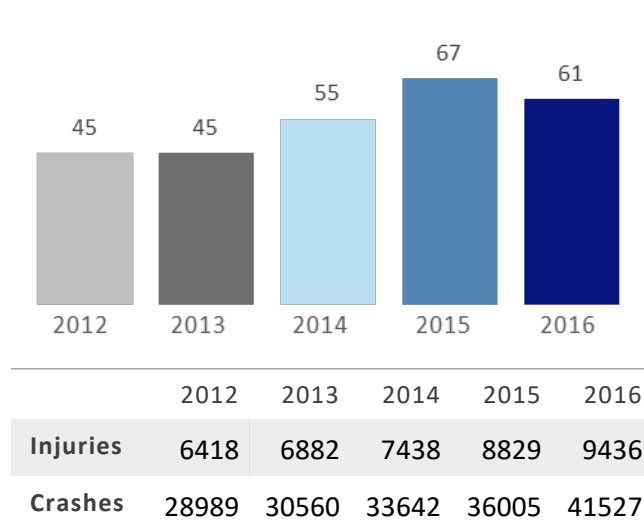

# GEORGIA TRAFFIC SAFETY FACTS

## Gwinnett County

Fatal Crashes | Location

Fatalities, Crashes, & Injuries

Fatalities | Running Total by Month

Alcohol & Speed-Related Fatalities

Passenger Fatalities Restraint Use

Motorcyclists Fatalities