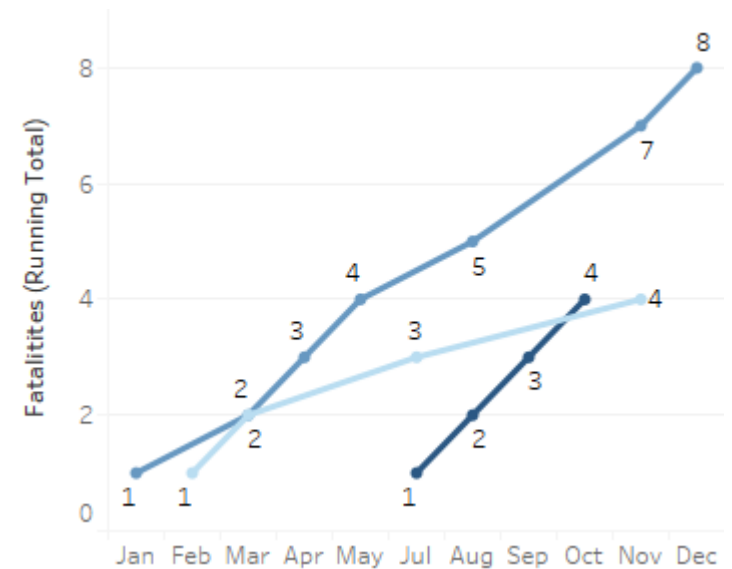

GEORGIA TRAFFIC SAFETY FACTS

Greene County

Fatal Crashes | Location

Fatalities, Crashes, & Injuries

Fatalities | Running Total by Month

Alcohol & Speed-Related Fatalities

Passenger Fatalities Restraint Use

Motorcyclists Fatalities