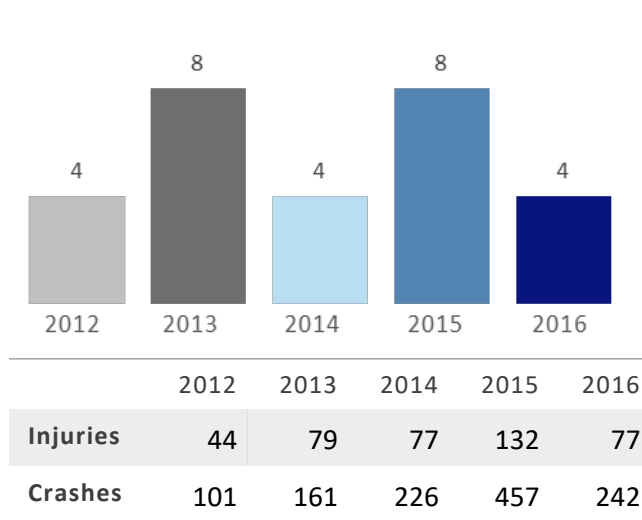

GEORGIA TRAFFIC SAFETY FACTS

Greene County

Fatal Crashes | Location

Fatalities, Crashes, & Injuries

Fatalities | Running Total by Month

Alcohol & Speed-Related Fatalities

Passenger Fatalities Restraint Use

Motorcyclists Fatalities