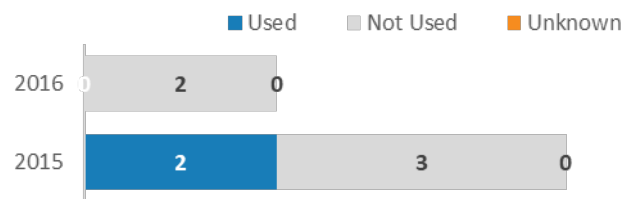

GEORGIA TRAFFIC SAFETY FACTS

Greene County

Fatal Crashes | Location

Fatalities, Crashes, & Injuries

Fatalities | Running Total by Month

Alcohol & Speed-Related Fatalities

Passenger Fatalities Restraint Use

Motorcyclists Fatalities