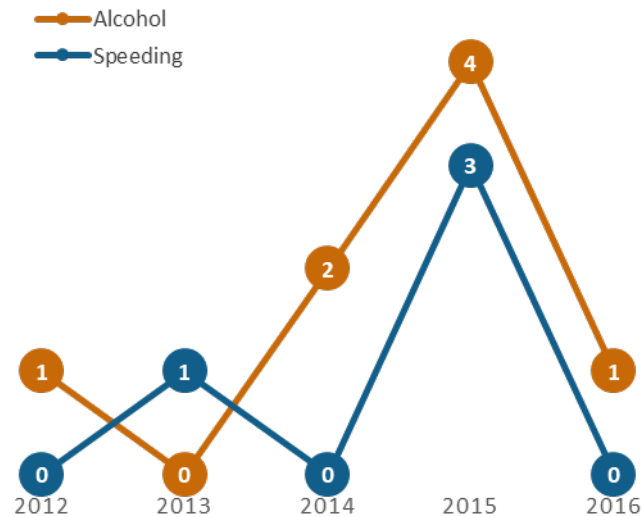

GEORGIA TRAFFIC SAFETY FACTS

Greene County

Fatal Crashes | Location

Fatalities, Crashes, & Injuries

Fatalities | Running Total by Month

Alcohol & Speed-Related Fatalities

Passenger Fatalities Restraint Use

Motorcyclists Fatalities