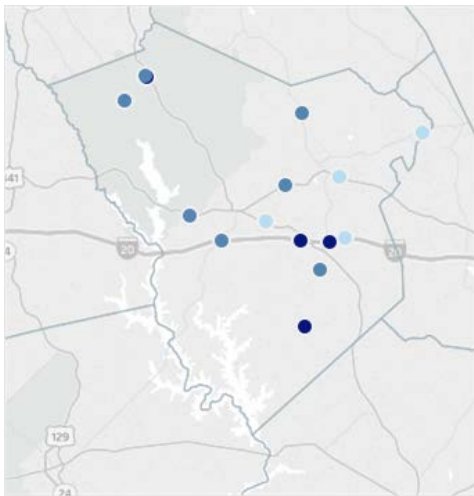

GEORGIA TRAFFIC SAFETY FACTS

Greene County

Fatal Crashes | Location

Fatalities, Crashes, & Injuries

Fatalities | Running Total by Month

Alcohol & Speed-Related Fatalities

Passenger Fatalities Restraint Use

Motorcyclists Fatalities