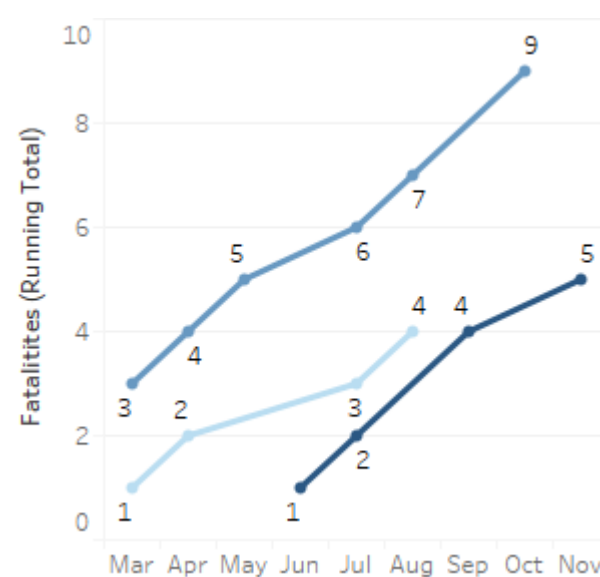

GEORGIA TRAFFIC SAFETY FACTS

Grady County

Fatal Crashes | Location

Fatalities, Crashes, & Injuries

Fatalities | Running Total by Month

Alcohol & Speed-Related Fatalities

Passenger Fatalities Restraint Use

Non-Motorist Fatalities

Motorcyclists Fatalities