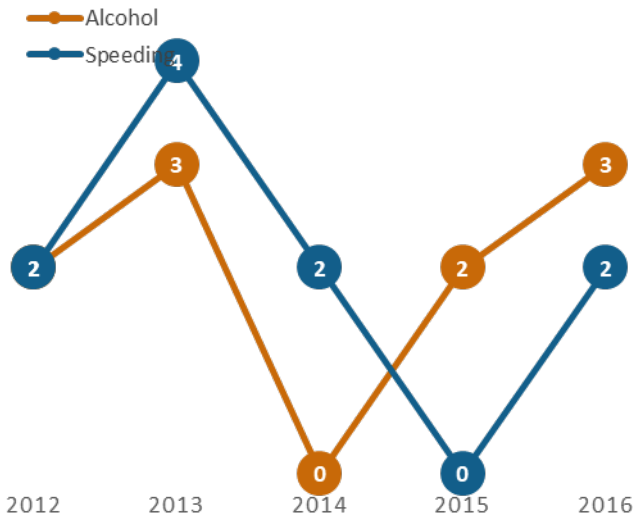

GEORGIA TRAFFIC SAFETY FACTS

Gordon County

Fatal Crashes | Location

Fatalities, Crashes, & Injuries

Fatalities | Running Total by Month

Alcohol & Speed-Related Fatalities

Passenger Fatalities Restraint Use

Motorcyclists Fatalities