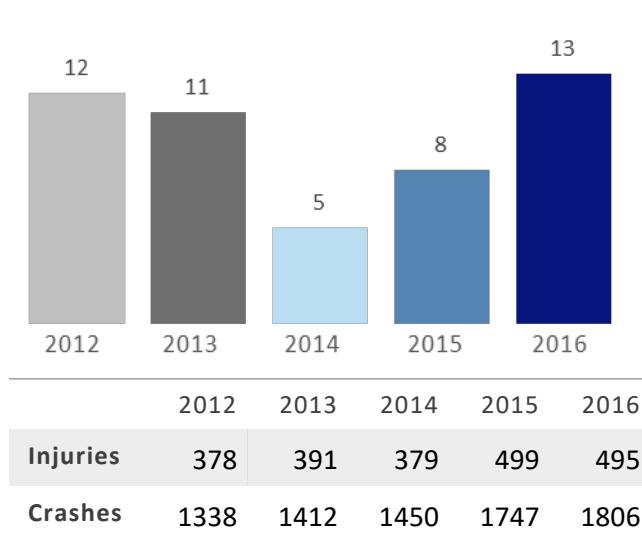

GEORGIA TRAFFIC SAFETY FACTS

Gordon County

Fatal Crashes | Location

Fatalities, Crashes, & Injuries

Fatalities | Running Total by Month

Alcohol & Speed-Related Fatalities

Passenger Fatalities Restraint Use

Motorcyclists Fatalities