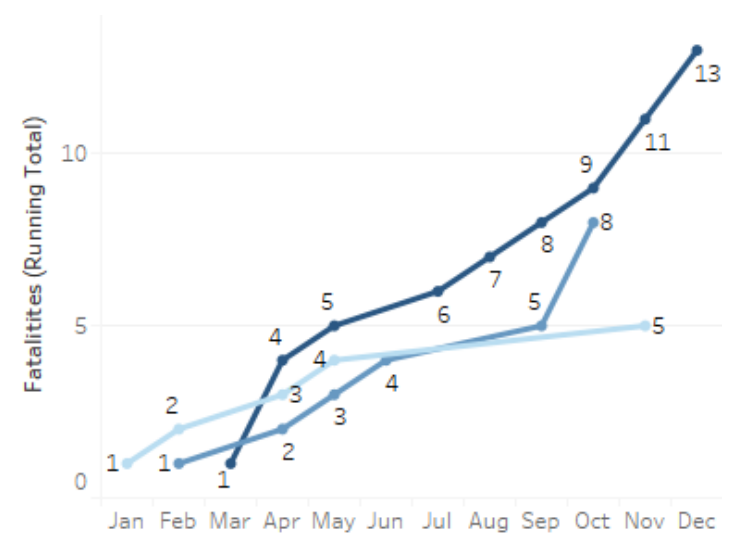

GEORGIA TRAFFIC SAFETY FACTS

Gordon County

Fatal Crashes | Location

Fatalities, Crashes, & Injuries

Fatalities | Running Total by Month

Alcohol & Speed-Related Fatalities

Passenger Fatalities Restraint Use

Motorcyclists Fatalities