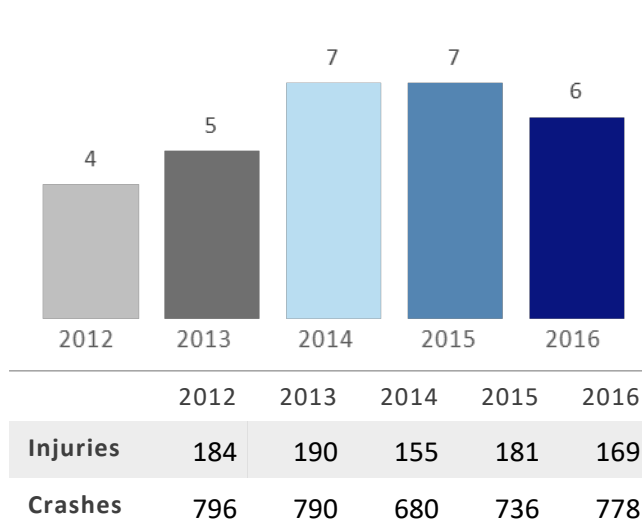

GEORGIA TRAFFIC SAFETY FACTS

Gilmer County

Fatal Crashes | Location

Fatalities, Crashes, & Injuries

Fatalities | Running Total by Month

Alcohol & Speed-Related Fatalities

Passenger Fatalities Restraint Use

Non-Motorist Fatalities

Motorcyclists Fatalities