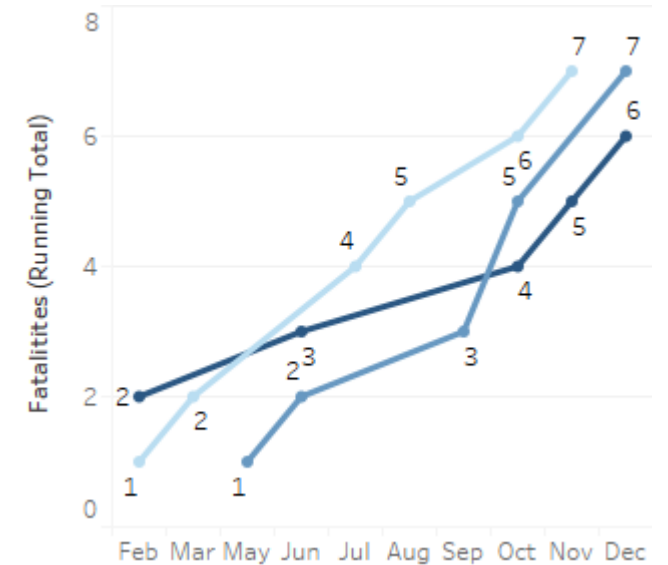

GEORGIA TRAFFIC SAFETY FACTS

Gilmer County

Fatal Crashes | Location

Fatalities, Crashes, & Injuries

Fatalities | Running Total by Month

Alcohol & Speed-Related Fatalities

Passenger Fatalities Restraint Use

Non-Motorist Fatalities

Motorcyclists Fatalities