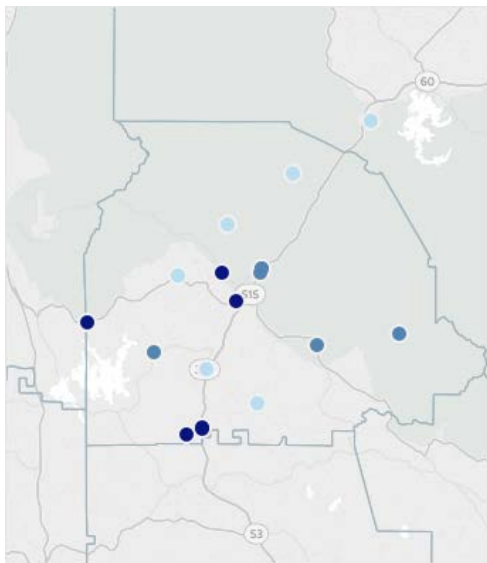

GEORGIA TRAFFIC SAFETY FACTS

Gilmer County

Fatal Crashes | Location

Fatalities, Crashes, & Injuries

Fatalities | Running Total by Month

Alcohol & Speed-Related Fatalities

Passenger Fatalities Restraint Use

Non-Motorist Fatalities

Motorcyclists Fatalities