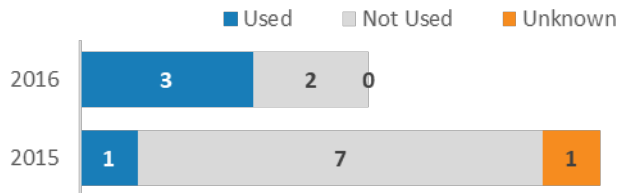

GEORGIA TRAFFIC SAFETY FACTS

Emanuel County

Fatal Crashes | Location

Fatalities, Crashes, & Injuries

Fatalities | Running Total by Month

Alcohol & Speed-Related Fatalities

Passenger Fatalities Restraint Use