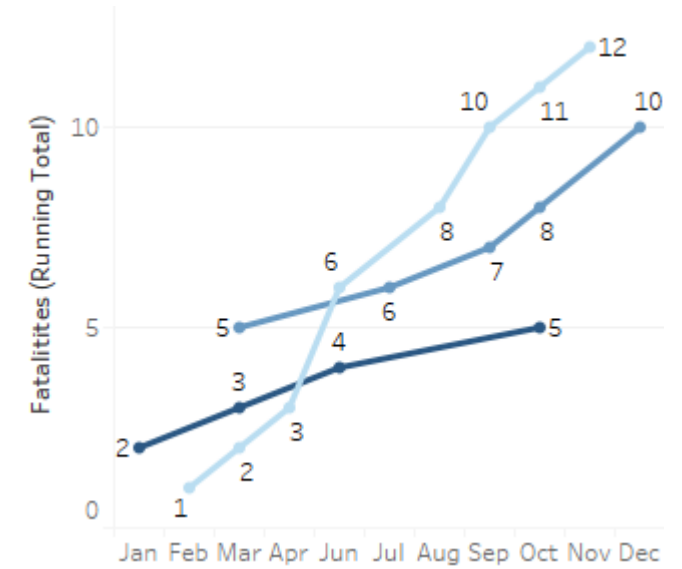

GEORGIA TRAFFIC SAFETY FACTS

Emanuel County

Fatal Crashes | Location

Fatalities, Crashes, & Injuries

Fatalities | Running Total by Month

Alcohol & Speed-Related Fatalities

Passenger Fatalities Restraint Use