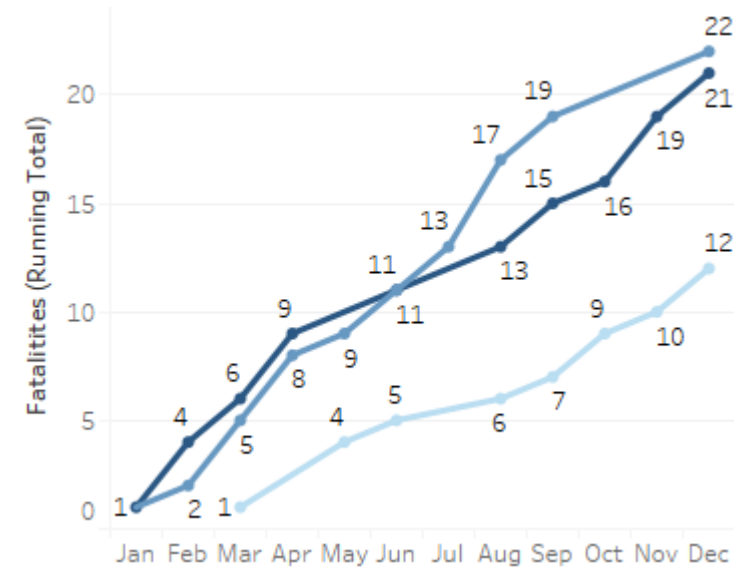

GEORGIA TRAFFIC SAFETY FACTS

Douglas County

Fatal Crashes | Location

Fatalities, Crashes, & Injuries

Fatalities | Running Total by Month

Alcohol & Speed-Related Fatalities

Passenger Fatalities Restraint Use

Motorcyclists Fatalities

Non-Motorist Fatalities