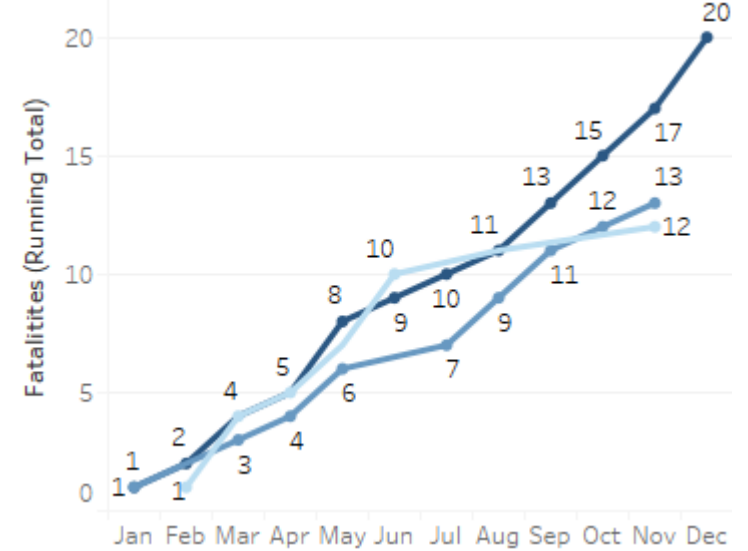

GEORGIA TRAFFIC SAFETY FACTS

Dougherty County

Fatal Crashes | Location

Fatalities, Crashes, & Injuries

Fatalities | Running Total by Month

Alcohol & Speed-Related Fatalities

Passenger Fatalities Restraint Use

Motorcyclists Fatalities

Non-Motorist Fatalities