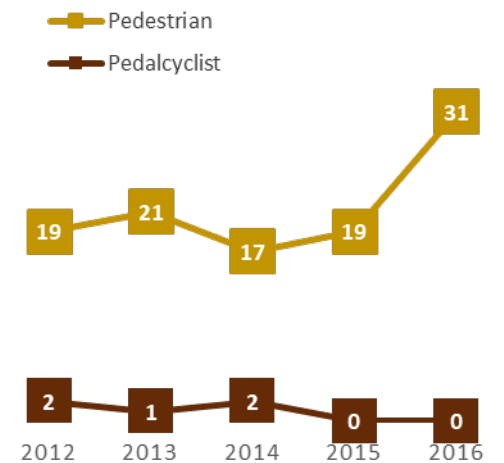

GEORGIA TRAFFIC SAFETY FACTS

Dekalb County

Fatal Crashes | Location

Fatalities, Crashes, & Injuries

Fatalities | Running Total by Month

Alcohol & Speed-Related Fatalities

Passenger Fatalities Restraint Use

Non-Motorist Fatalities

Motorcyclists Fatalities