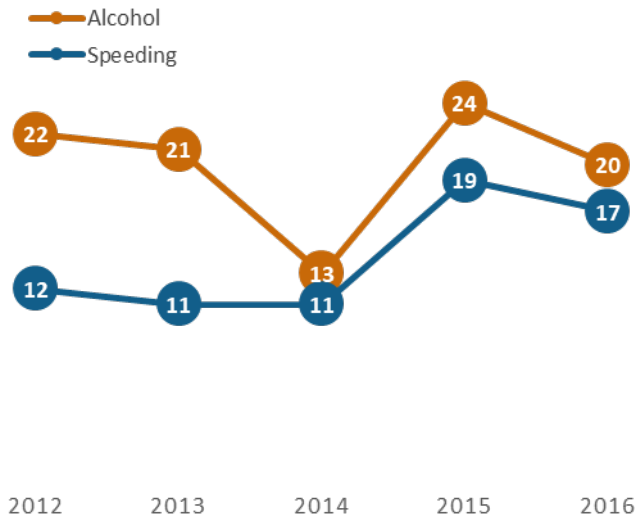

GEORGIA TRAFFIC SAFETY FACTS

Dekalb County

Fatal Crashes | Location

Fatalities, Crashes, & Injuries

Fatalities | Running Total by Month

Alcohol & Speed-Related Fatalities

Passenger Fatalities Restraint Use

Non-Motorist Fatalities

Motorcyclists Fatalities