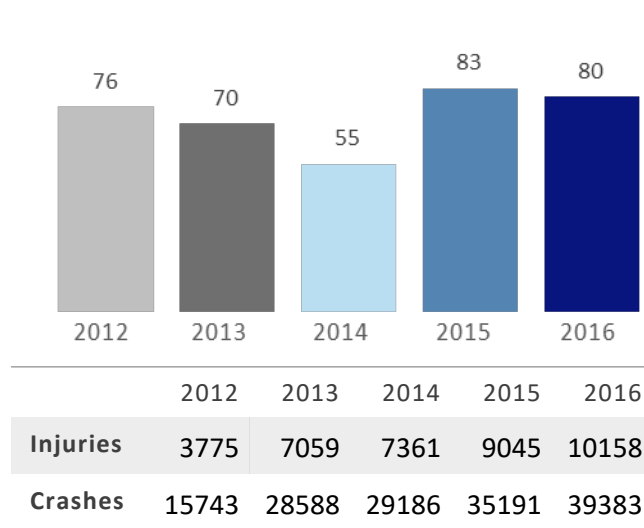

GEORGIA TRAFFIC SAFETY FACTS

Dekalb County

Fatal Crashes | Location

Fatalities, Crashes, & Injuries

Fatalities | Running Total by Month

Alcohol & Speed-Related Fatalities

Passenger Fatalities Restraint Use

Non-Motorist Fatalities

Motorcyclists Fatalities