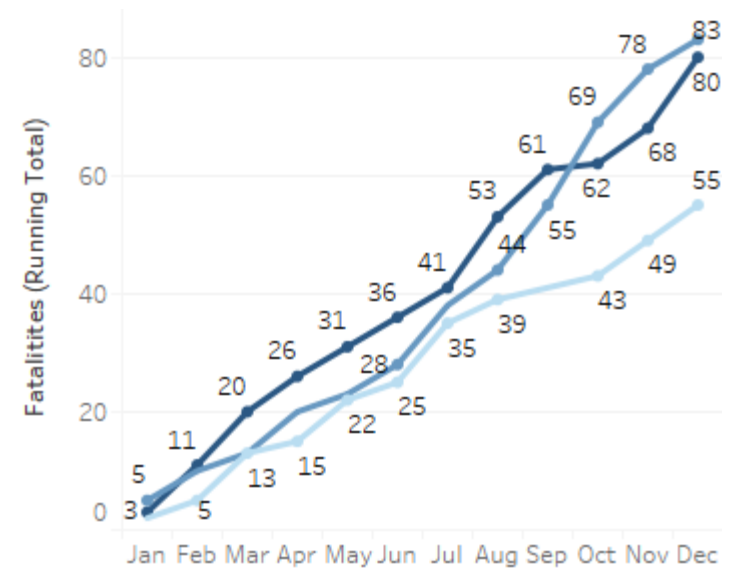

GEORGIA TRAFFIC SAFETY FACTS

Dekalb County

Fatal Crashes | Location

Fatalities, Crashes, & Injuries

Fatalities | Running Total by Month

Alcohol & Speed-Related Fatalities

Passenger Fatalities Restraint Use

Non-Motorist Fatalities

Motorcyclists Fatalities