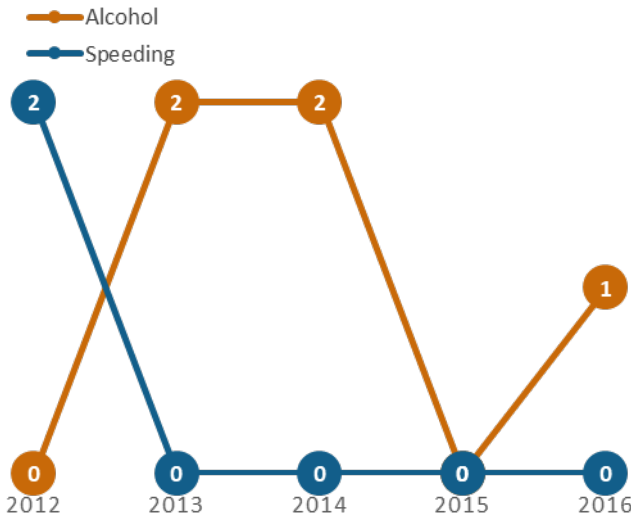

GEORGIA TRAFFIC SAFETY FACTS

Dade County

Fatal Crashes | Location

Fatalities, Crashes, & Injuries

Fatalities | Running Total by Month

Alcohol & Speed-Related Fatalities

Passenger Fatalities Restraint Use

Non-Motorist Fatalities

Motorcyclists Fatalities