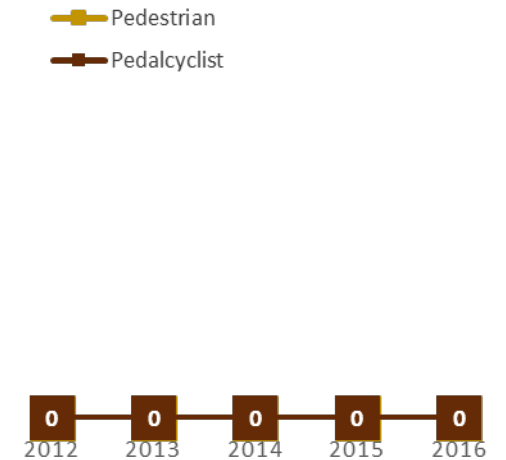

GEORGIA TRAFFIC SAFETY FACTS

Dade County

Fatal Crashes | Location

Fatalities, Crashes, & Injuries

Fatalities | Running Total by Month

Alcohol & Speed-Related Fatalities

Passenger Fatalities Restraint Use

Non-Motorist Fatalities

Motorcyclists Fatalities