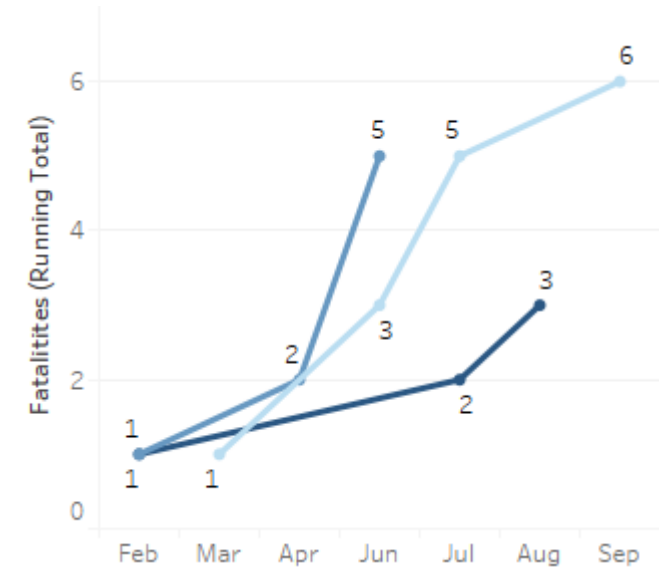

GEORGIA TRAFFIC SAFETY FACTS

Dade County

Fatal Crashes | Location

Fatalities, Crashes, & Injuries

Fatalities | Running Total by Month

Alcohol & Speed-Related Fatalities

Passenger Fatalities Restraint Use

Non-Motorist Fatalities

Motorcyclists Fatalities