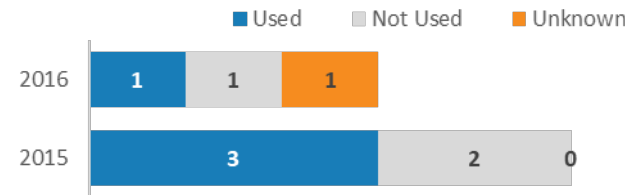

GEORGIA TRAFFIC SAFETY FACTS

Dade County

Fatal Crashes | Location

Fatalities, Crashes, & Injuries

Fatalities | Running Total by Month

Alcohol & Speed-Related Fatalities

Passenger Fatalities Restraint Use

Non-Motorist Fatalities