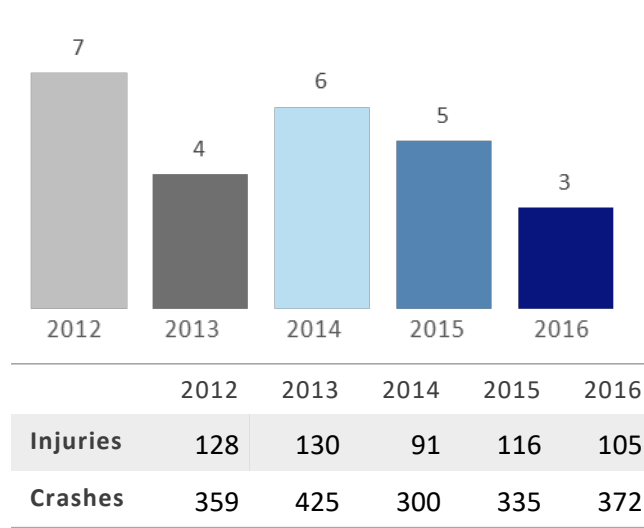

GEORGIA TRAFFIC SAFETY FACTS

Dade County

Fatal Crashes | Location

Fatalities, Crashes, & Injuries

Fatalities | Running Total by Month

Alcohol & Speed-Related Fatalities

Passenger Fatalities Restraint Use

Non-Motorist Fatalities

Motorcyclists Fatalities