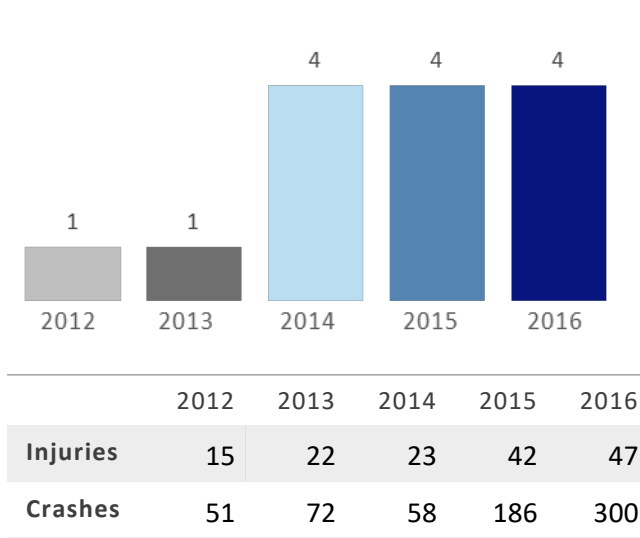

GEORGIA TRAFFIC SAFETY FACTS

Crawford County

Fatal Crashes | Location

Fatalities, Crashes, & Injuries

Fatalities | Running Total by Month

Alcohol & Speed-Related Fatalities

Passenger Fatalities Restraint Use

Motorcyclists Fatalities

Non-Motorist Fatalities