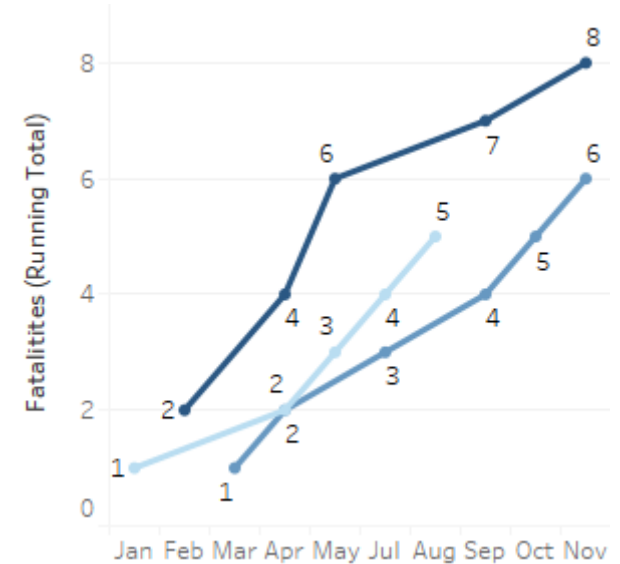

GEORGIA TRAFFIC SAFETY FACTS

Cook County

Fatal Crashes | Location

Fatalities, Crashes, & Injuries

Fatalities | Running Total by Month

Alcohol & Speed-Related Fatalities

Passenger Fatalities Restraint Use

Non-Motorist Fatalities

Motorcyclists Fatalities