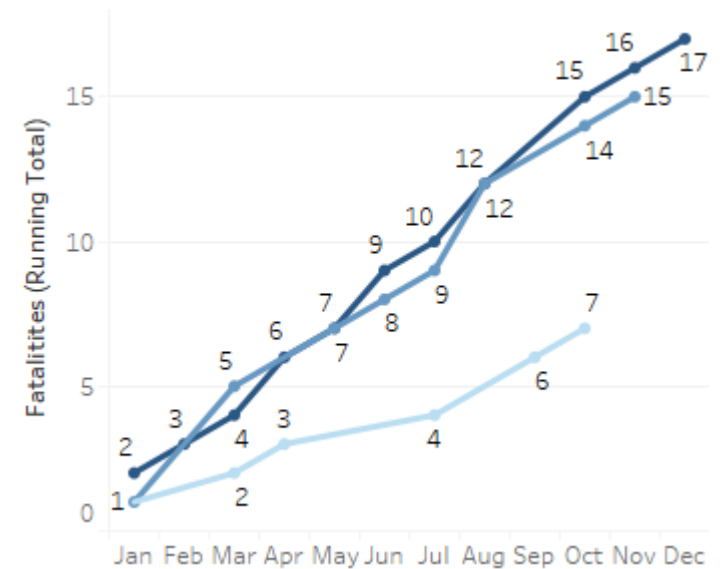

GEORGIA TRAFFIC SAFETY FACTS

Columbia County

Fatal Crashes | Location

Fatalities, Crashes, & Injuries

Fatalities | Running Total by Month

Alcohol & Speed-Related Fatalities

Passenger Fatalities Restraint Use

Motorcyclists Fatalities

Non-Motorist Fatalities