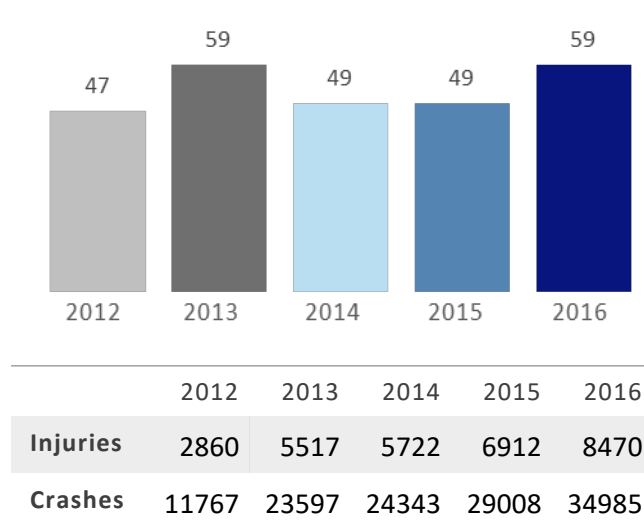

GEORGIA TRAFFIC SAFETY FACTS

Cobb County

Fatal Crashes | Location

Fatalities, Crashes, & Injuries

Fatalities | Running Total by Month

Alcohol & Speed-Related Fatalities

Passenger Fatalities Restraint Use

Motorcyclists Fatalities