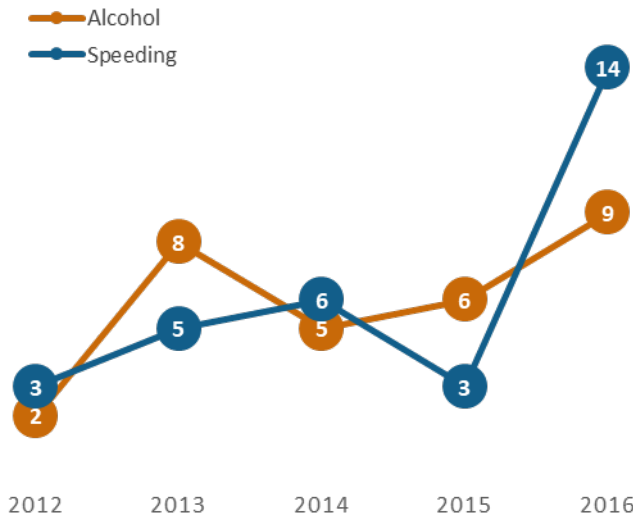

# GEORGIA TRAFFIC SAFETY FACTS

## Clayton County

Fatal Crashes | Location

Fatalities, Crashes, & Injuries

Fatalities | Running Total by Month

Alcohol & Speed-Related Fatalities

Passenger Fatalities Restraint Use

Motorcyclists Fatalities

Non-Motorist Fatalities