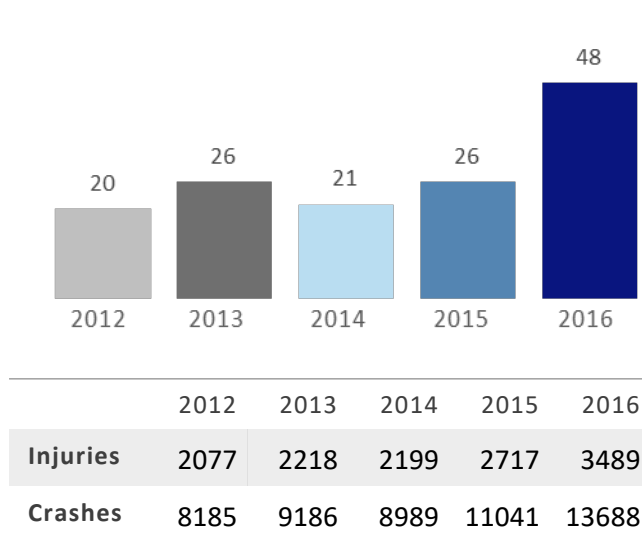

# GEORGIA TRAFFIC SAFETY FACTS

## Clayton County

Fatal Crashes | Location

Fatalities, Crashes, & Injuries

Fatalities | Running Total by Month

Alcohol & Speed-Related Fatalities

Passenger Fatalities Restraint Use

Motorcyclists Fatalities

Non-Motorist Fatalities