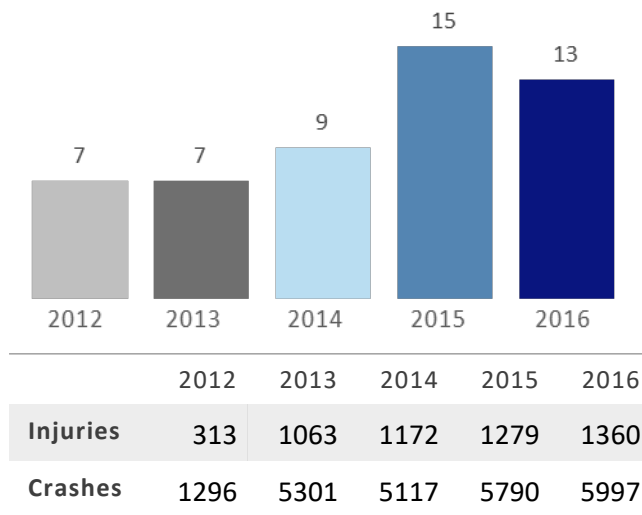

GEORGIA TRAFFIC SAFETY FACTS

Clarke County

Fatal Crashes | Location

Fatalities, Crashes, & Injuries

Fatalities | Running Total by Month

Alcohol & Speed-Related Fatalities

Passenger Fatalities Restraint Use

Non-Motorist Fatalities

Motorcyclists Fatalities