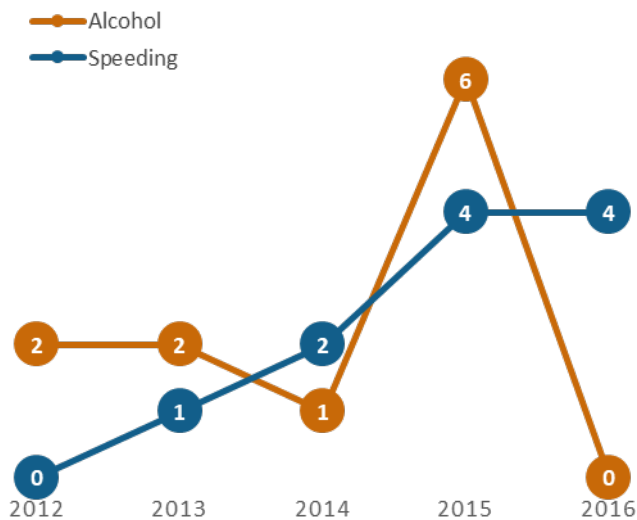

GEORGIA TRAFFIC SAFETY FACTS

Clarke County

Fatal Crashes | Location

Fatalities, Crashes, & Injuries

Fatalities | Running Total by Month

Alcohol & Speed-Related Fatalities

Passenger Fatalities Restraint Use

Non-Motorist Fatalities

Motorcyclists Fatalities