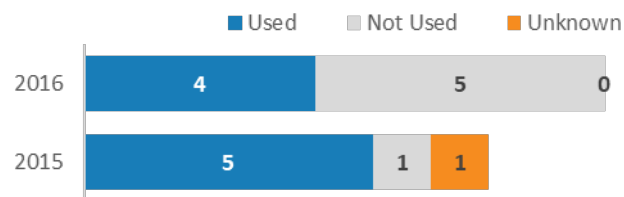

GEORGIA TRAFFIC SAFETY FACTS

Clarke County

Fatal Crashes | Location

Fatalities, Crashes, & Injuries

Fatalities | Running Total by Month

Alcohol & Speed-Related Fatalities

Passenger Fatalities Restraint Use

Non-Motorist Fatalities