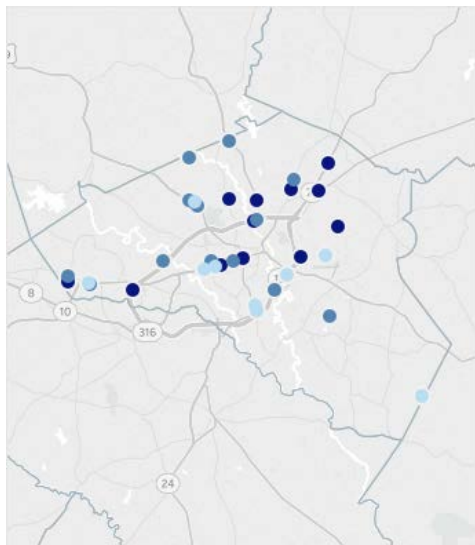

GEORGIA TRAFFIC SAFETY FACTS

Clarke County

Fatal Crashes | Location

Fatalities, Crashes, & Injuries

Fatalities | Running Total by Month

Alcohol & Speed-Related Fatalities

Passenger Fatalities Restraint Use

Non-Motorist Fatalities

Motorcyclists Fatalities