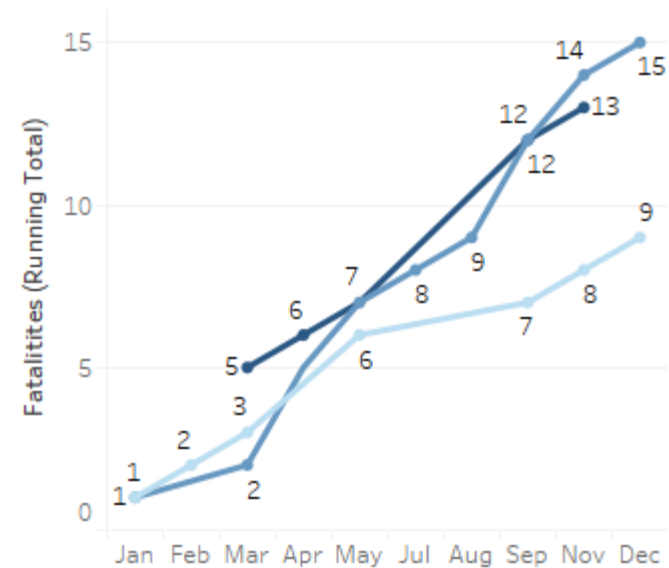

GEORGIA TRAFFIC SAFETY FACTS

Clarke County

Fatal Crashes | Location

Fatalities, Crashes, & Injuries

Fatalities | Running Total by Month

Alcohol & Speed-Related Fatalities

Passenger Fatalities Restraint Use

Non-Motorist Fatalities

Motorcyclists Fatalities