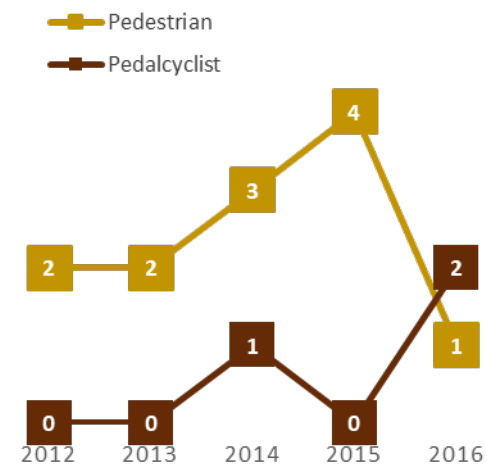

GEORGIA TRAFFIC SAFETY FACTS

Clarke County

Fatal Crashes | Location

Fatalities, Crashes, & Injuries

Fatalities | Running Total by Month

Alcohol & Speed-Related Fatalities

Passenger Fatalities Restraint Use

Non-Motorist Fatalities

Motorcyclists Fatalities