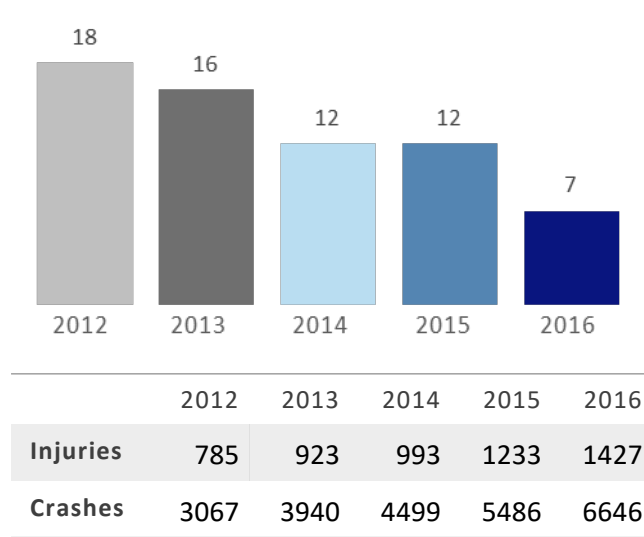

GEORGIA TRAFFIC SAFETY FACTS

Cherokee County

Fatal Crashes | Location

Fatalities, Crashes, & Injuries

Fatalities | Running Total by Month

Alcohol & Speed-Related Fatalities

Passenger Fatalities Restraint Use