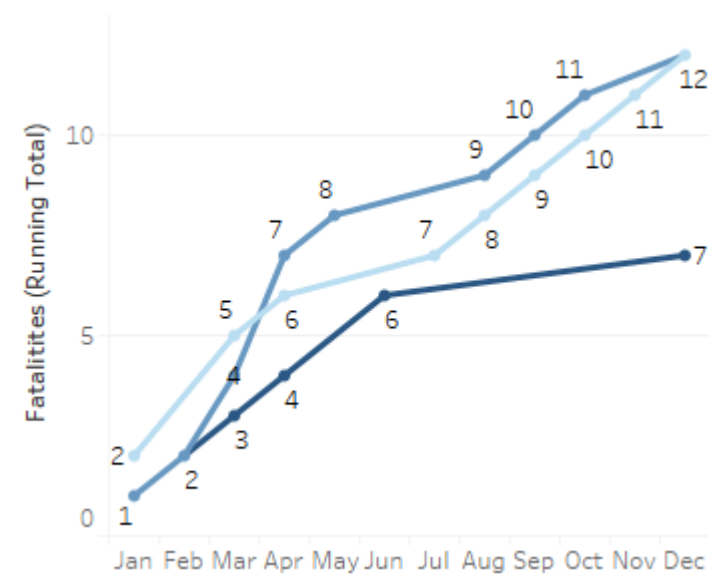

GEORGIA TRAFFIC SAFETY FACTS

Cherokee County

Fatal Crashes | Location

Fatalities, Crashes, & Injuries

Fatalities | Running Total by Month

Alcohol & Speed-Related Fatalities

Passenger Fatalities Restraint Use

Motorcyclists Fatalities

Non-Motorist Fatalities