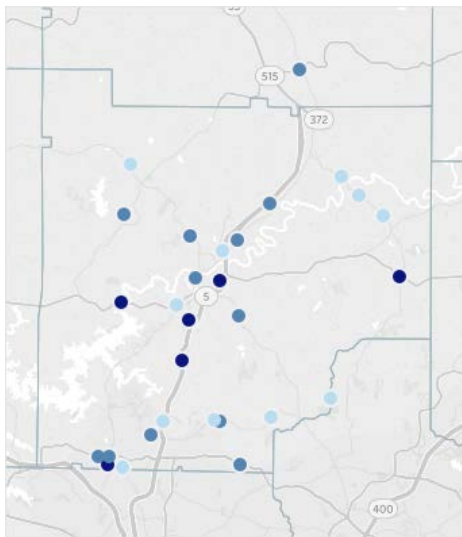

GEORGIA TRAFFIC SAFETY FACTS

Cherokee County

Fatal Crashes | Location

Fatalities, Crashes, & Injuries

Fatalities | Running Total by Month

Alcohol & Speed-Related Fatalities

Passenger Fatalities Restraint Use

Motorcyclists Fatalities

Non-Motorist Fatalities