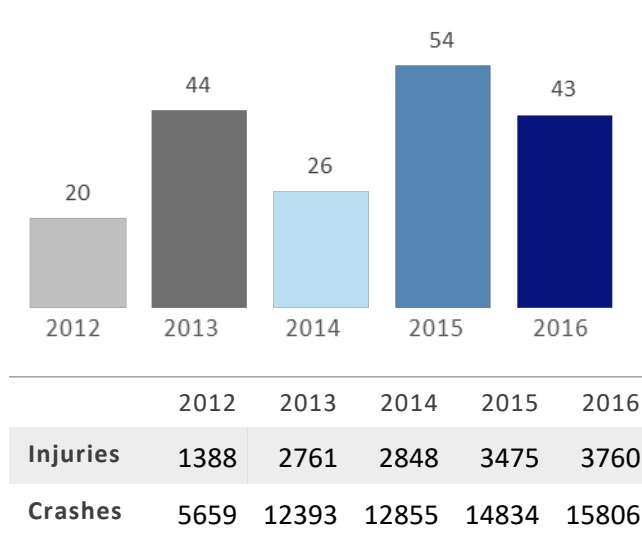

GEORGIA TRAFFIC SAFETY FACTS

Chatham County

Fatal Crashes | Location

Fatalities, Crashes, & Injuries

Fatalities | Running Total by Month

Alcohol & Speed-Related Fatalities

Passenger Fatalities Restraint Use