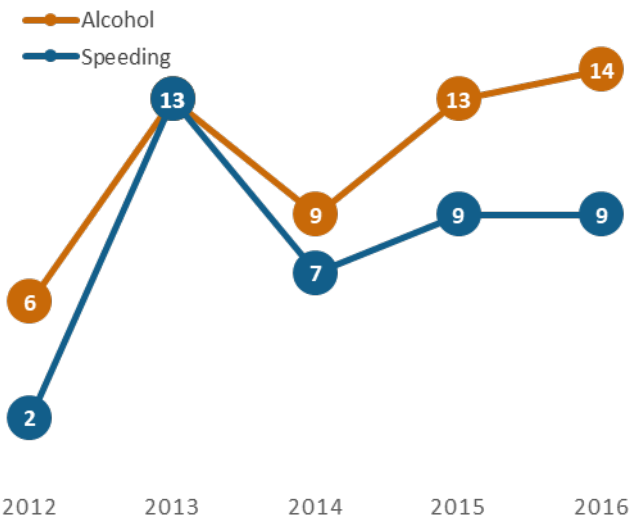

GEORGIA TRAFFIC SAFETY FACTS

Chatham County

Fatal Crashes | Location

Fatalities, Crashes, & Injuries

Fatalities | Running Total by Month

Alcohol & Speed-Related Fatalities

Passenger Fatalities Restraint Use