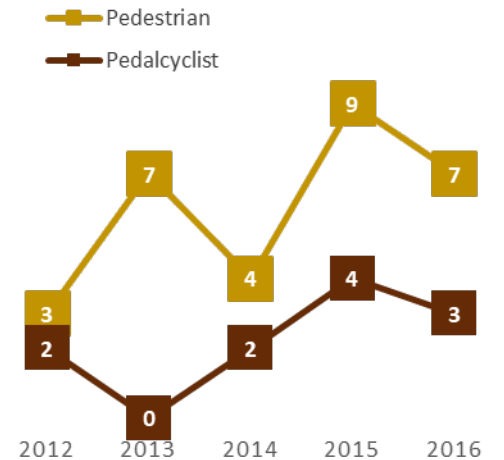

GEORGIA TRAFFIC SAFETY FACTS

Chatham County

Fatal Crashes | Location

Fatalities, Crashes, & Injuries

Fatalities | Running Total by Month

Alcohol & Speed-Related Fatalities

Passenger Fatalities Restraint Use

Non-Motorist Fatalities

Motorcyclists Fatalities