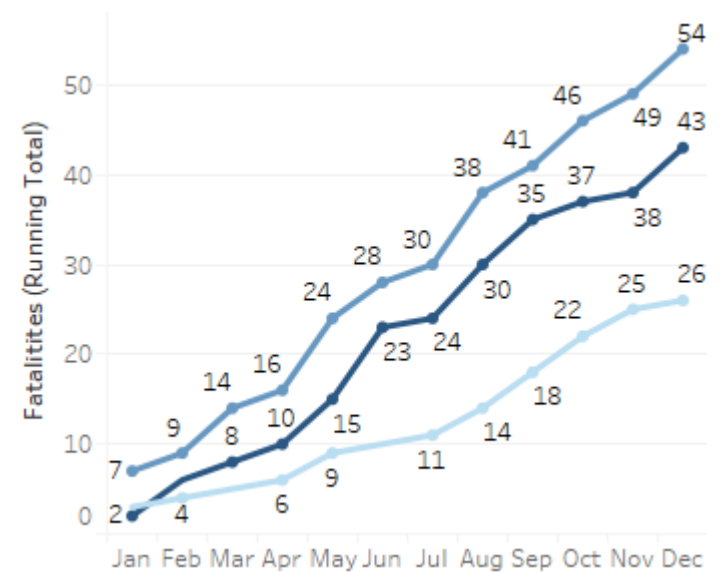

GEORGIA TRAFFIC SAFETY FACTS

Chatham County

Fatal Crashes | Location

Fatalities, Crashes, & Injuries

Fatalities | Running Total by Month

Alcohol & Speed-Related Fatalities

Passenger Fatalities Restraint Use

Non-Motorist Fatalities

Motorcyclists Fatalities