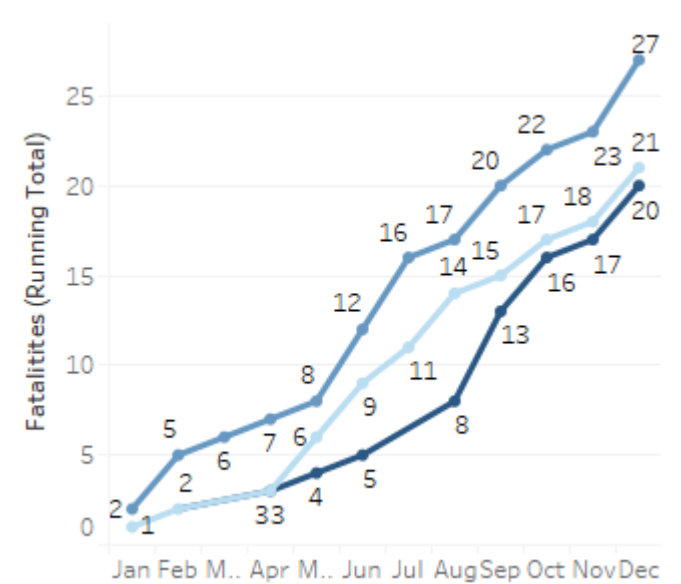

GEORGIA TRAFFIC SAFETY FACTS

Carroll County

Fatal Crashes | Location

Fatalities, Crashes, & Injuries

Fatalities | Running Total by Month

Alcohol & Speed-Related Fatalities

Passenger Fatalities Restraint Use

Motorcyclists Fatalities

Non-Motorist Fatalities