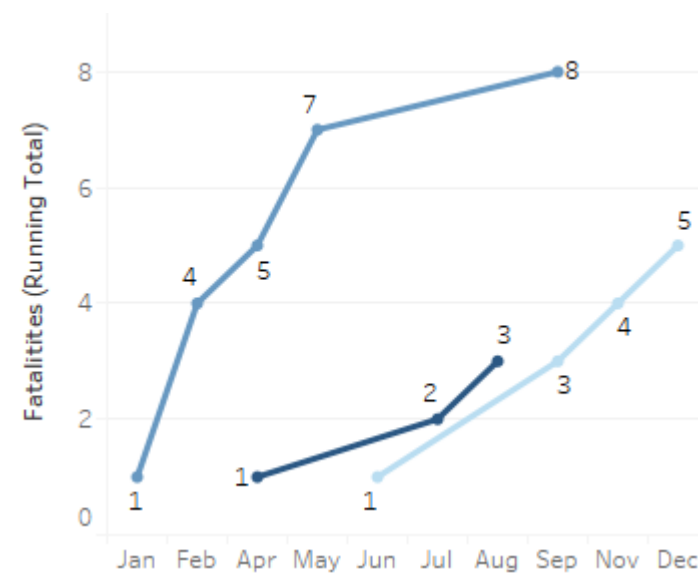

GEORGIA TRAFFIC SAFETY FACTS

Butts County

Fatal Crashes | Location

Fatalities, Crashes, & Injuries

Fatalities | Running Total by Month

Alcohol & Speed-Related Fatalities

Passenger Fatalities Restraint Use

Motorcyclists Fatalities