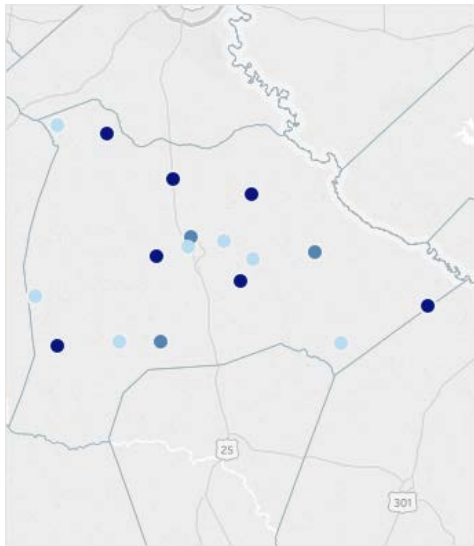

GEORGIA TRAFFIC SAFETY FACTS

Burke County

Fatal Crashes | Location

Fatalities, Crashes, & Injuries

Fatalities | Running Total by Month

Alcohol & Speed-Related Fatalities

Passenger Fatalities Restraint Use

Non-Motorist Fatalities

Motorcyclists Fatalities