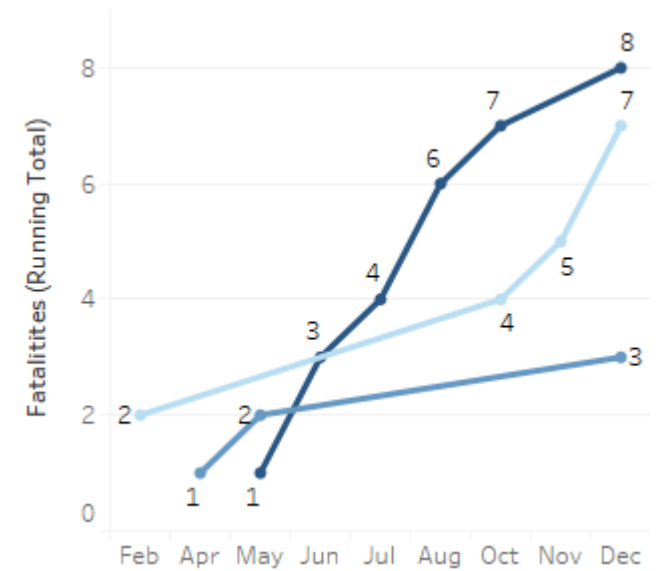

GEORGIA TRAFFIC SAFETY FACTS

Burke County

Fatal Crashes | Location

Fatalities, Crashes, & Injuries

Fatalities | Running Total by Month

Alcohol & Speed-Related Fatalities

Passenger Fatalities Restraint Use

Non-Motorist Fatalities

Motorcyclists Fatalities