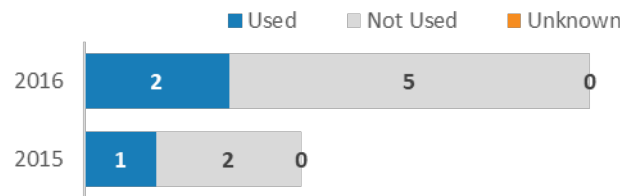

GEORGIA TRAFFIC SAFETY FACTS

Burke County

Fatal Crashes | Location

Fatalities, Crashes, & Injuries

Fatalities | Running Total by Month

Alcohol & Speed-Related Fatalities

Passenger Fatalities Restraint Use

Non-Motorist Fatalities