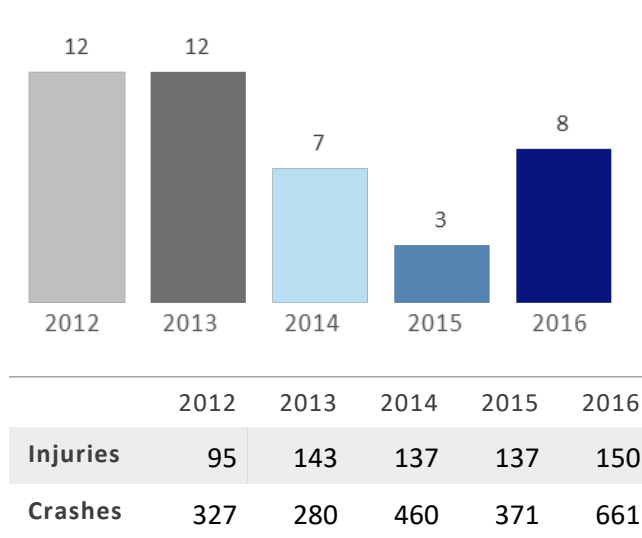

GEORGIA TRAFFIC SAFETY FACTS

Burke County

Fatal Crashes | Location

Fatalities, Crashes, & Injuries

Fatalities | Running Total by Month

Alcohol & Speed-Related Fatalities

Passenger Fatalities Restraint Use

Non-Motorist Fatalities

Motorcyclists Fatalities