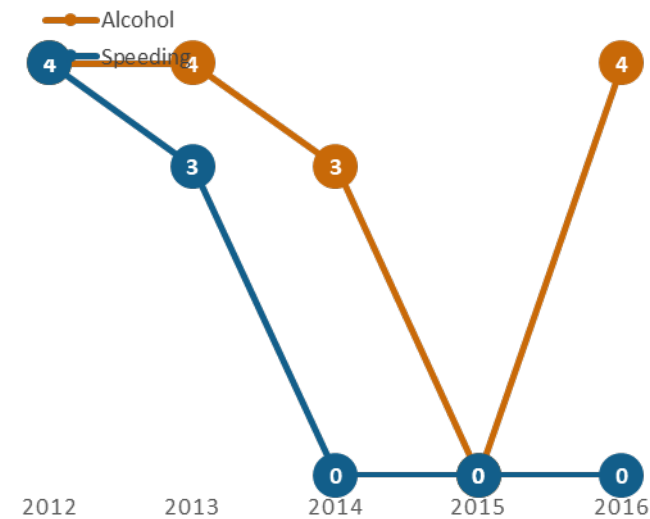

GEORGIA TRAFFIC SAFETY FACTS

Burke County

Fatal Crashes | Location

Fatalities, Crashes, & Injuries

Fatalities | Running Total by Month

Alcohol & Speed-Related Fatalities

Passenger Fatalities Restraint Use

Non-Motorist Fatalities

Motorcyclists Fatalities