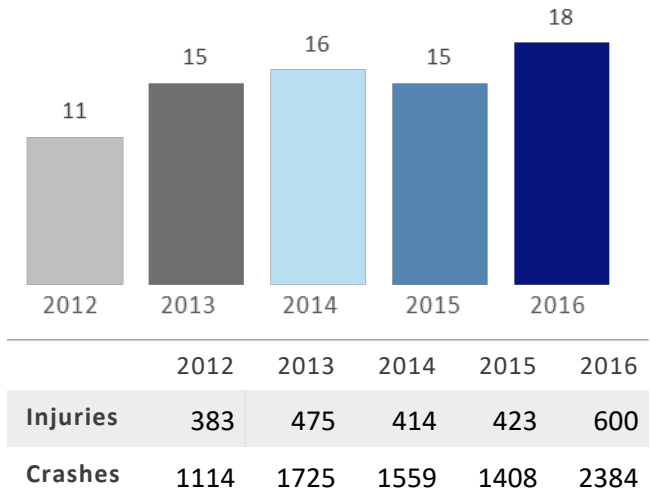

# GEORGIA TRAFFIC SAFETY FACTS

## Bulloch County

Fatal Crashes | Location

Fatalities, Crashes, & Injuries

Fatalities | Running Total by Month

Alcohol & Speed-Related Fatalities

Passenger Fatalities Restraint Use

Motorcyclists Fatalities

Non-Motorist Fatalities